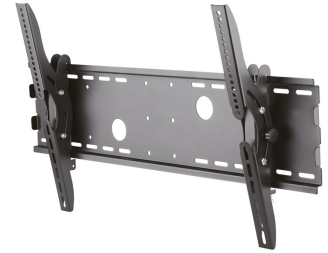

PLASMA-W200BLACK NEOMOUNTS TV WALL MOUNT

SPECIFICATIONS

GENERAL

Min. screen size*	37 inch
Max. screen size*	85 inch
Max. weight	100 kg (per screen)
Screens	1
VESA minimum	200x200 mm
VESA maximum	865x480 mm
Distance to wall	8,3 cm

FUNCTIONALITY

Type	Tilt
Tilt (degrees)	30°
Adjustment type	None
Lockable	Lockable - Padlock not included

INFORMATION

Color	Black
Main material	Steel
Warranty	5 year
EAN code	8717371446826

*Please note: The inch sizes stated are just an indication, combined with the weight and VESA sizes. The maximum weight and VESA size are absolute restrictions for the products and should not be exceeded.

Neomounts

Neomounts

Neomounts TV/Monitor Wall Mount (tiltable) for 37"-85" Screen - Black

The Neomounts wall mount, model PLASMA-W200BLACK is a tiltable wall mount for flat screens up to 85" (216 cm). This mount is a great choice when you want the ultimate viewing flexibility with your flat screen. Depth of this mount is 7 centimetres.

Neomounts' tilt (30°) technology allows the mount to change to any viewing angle to fully benefit from the capabilities of the flat screen. Depth of this mount is 7 centimetres.

Neomounts PLASMA-W200BLACK is suitable for screens up to 85" (216 cm). The weight capacity of this product is 100 kg each screen. The wall mount is suitable for screens that meet VESA hole pattern 200x200 to 865x480mm. Different hole patterns can be covered using Neomounts VESA adapter plates.