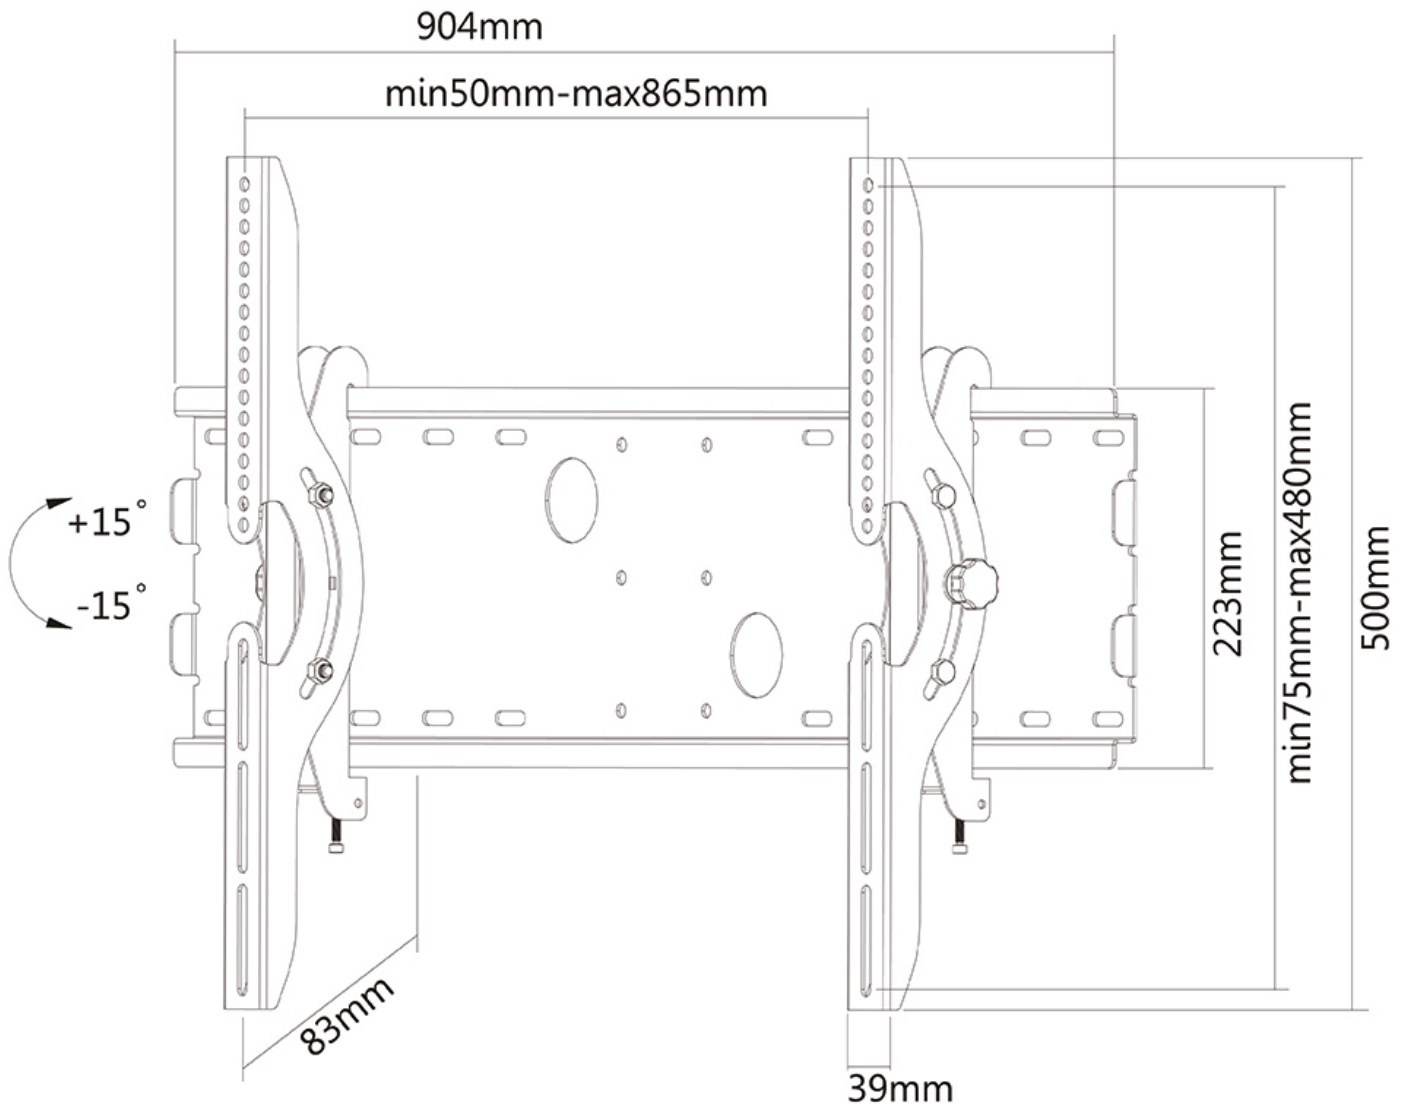

PLASMA-W200BLACK NEOMOUNTS TV WALL MOUNT

Neomounts