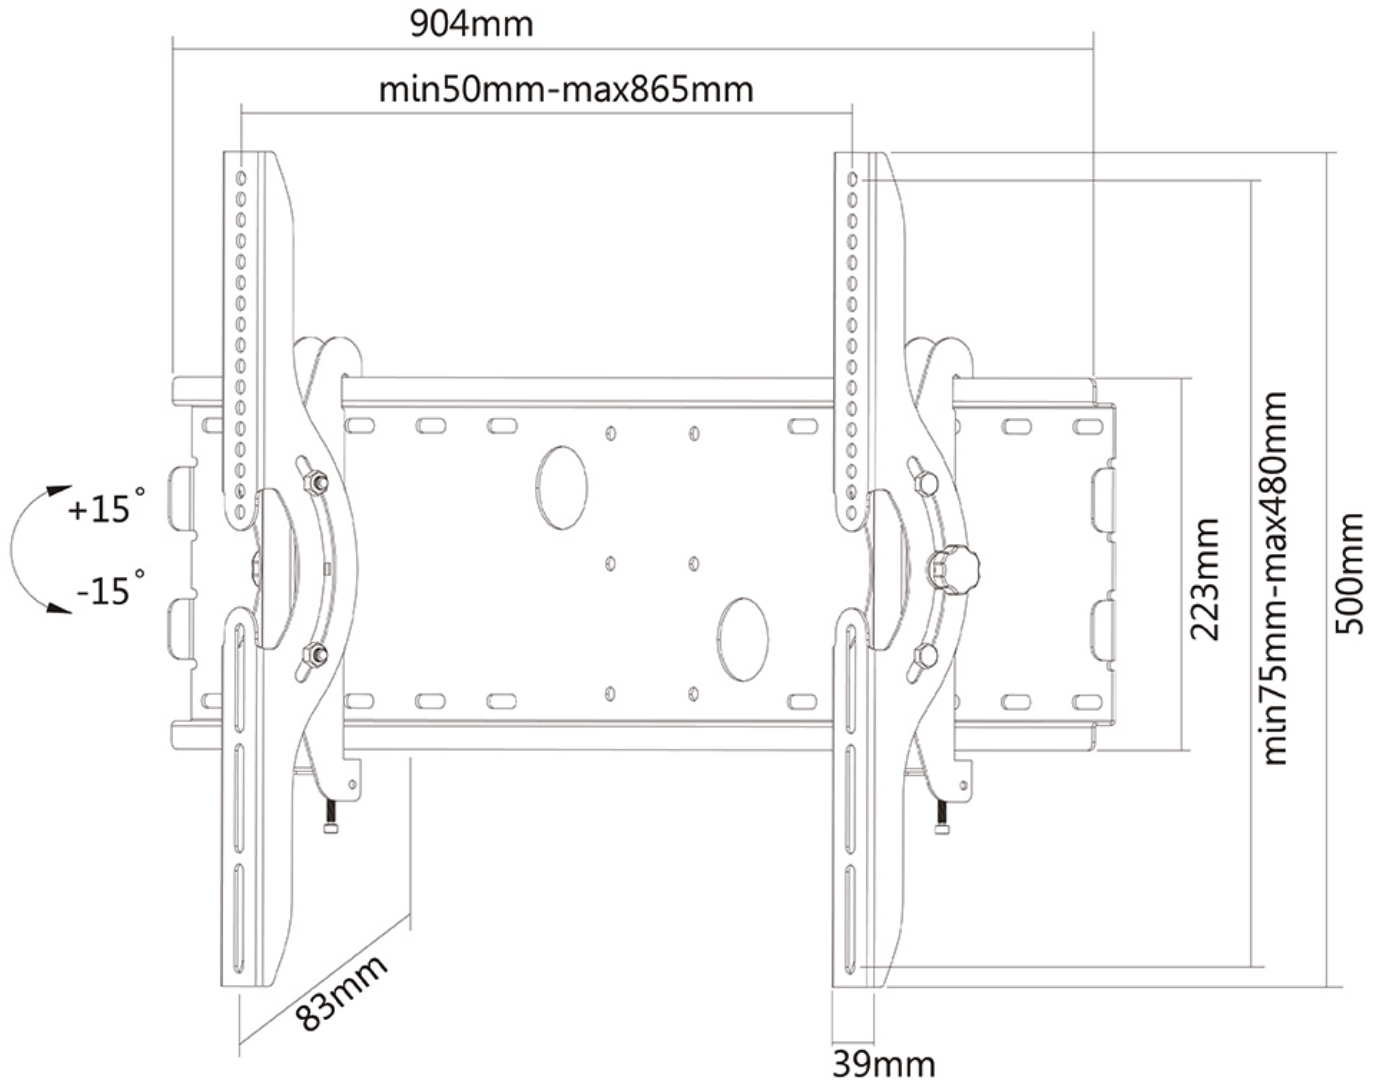

PLASMA-W200BLACK

NEOMOUNTS PLASMA-W200BLACK TV MOUNT WALL 37-85" - TILTABLE

SPECIFICATIONS

GENERAL

Min. screen size*	37
Max. screen size*	85
Max. weight	100
Screens	1
Distance to wall	8,3 cm
VESA maximum	865x480 mm
VESA minimum	200x200 mm

Neomounts

Neomounts

Neomounts PLASMA-W200BLACK Tilttable TV mount wall - 37-85" - max 100 kg - VESA 200x200-865x480 - d 8,3 cm - lockable (excl. lock) - black

The Neomounts wall mount, model PLASMA-W200BLACK is a tilttable wall mount for flat screens up to 85" (216 cm). This mount is a great choice when you want the ultimate viewing flexibility with your flat screen. Depth of this mount is 8,3 centimetres.

Neomounts' tilt (30°) technology allows the mount to change to any viewing angle to fully benefit from the capabilities of the flat screen. Depth of this mount is 7 centimetres.

Neomounts PLASMA-W200BLACK is suitable for screens up to 85" (216 cm). The weight capacity of this product is 100 kg each screen. The wall mount is suitable for screens that meet VESA hole pattern 200x200 to 865x480mm. Different hole patterns can be covered using Neomounts VESA adapter plates.

Create a clean design ambiance for your flat screen TV in the living room, bedroom or home cinema.

All installation material is included with the product.

PLASMA-W200BLACK

NEOMOUNTS PLASMA-W200BLACK TV MOUNT
WALL 37-85" - TILTABLE