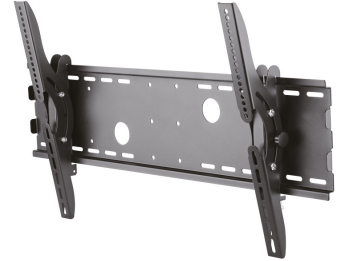

PLASMA-W200BLACK

NEOMOUNTS PLASMA-W200BLACK TV MOUNT WALL 37-85" - TILTABLE

SPECIFICATIONS

GENERAL

Min. screen size*	37
Max. screen size*	85
Max. weight	100
Screens	1
Distance to wall	8,3 cm
VESA maximum	865x480 mm
VESA minimum	200x200 mm

FUNCTIE

Type	Tilt
Lockable	Lockable - Padlock not included
Tilt (degrees)	30°
Adjustment type	None

INFORMATION

Color	Black
Main material	Steel
Warranty	5 year

*Please note: The inch sizes stated are just an indication, combined with the weight and VESA sizes. The maximum weight and VESA size are absolute restrictions for the products and should not be exceeded.

Neomounts

Neomounts

Neomounts PLASMA-W200BLACK Tilttable TV mount wall - 37-85" - max 100 kg - VESA 200x200-865x480 - d 8,3 cm - lockable (excl. lock) - black

The Neomounts wall mount, model PLASMA-W200BLACK is a tilttable wall mount for flat screens up to 85" (216 cm). This mount is a great choice when you want the ultimate viewing flexibility with your flat screen. Depth of this mount is 8,3 centimetres.

Neomounts' tilt (30°) technology allows the mount to change to any viewing angle to fully benefit from the capabilities of the flat screen. Depth of this mount is 7 centimetres.

Neomounts PLASMA-W200BLACK is suitable for screens up to 85" (216 cm). The weight capacity of this product is 100 kg each screen. The wall mount is suitable for screens that meet VESA hole pattern 200x200 to 865x480mm. Different hole patterns can be covered using Neomounts VESA adapter plates.