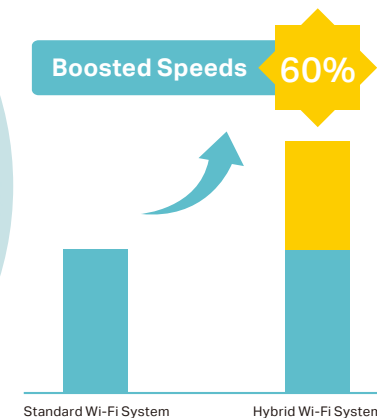

Highlights

Fast. Stable. Everywhere.

Deco is the simplest way to guarantee a strong Wi-Fi signal for an army of devices in every corner of your home. Powerline and wireless connections work together to link Deco units, providing even faster network speeds and truly seamless coverage. Setup couldn't be easier with the Deco app there to walk you through every step.

Works Through Walls

Powerline technology uses your home's electrical wiring to create stronger connections between Deco units, reducing the impact of walls and other obstacles on signal.

Wi-Fi Dead-Zone Killer

Eliminate weak signal areas with whole home Wi-Fi. No more searching around for a stable connection.

TP-Link HomeCare™

HomeCare ensures every device on your network remains protected, with a threat database updated live by Trend Micro™.

Powerful parental controls can limit online time and block inappropriate content according to unique profiles created for each family member.

TP-Link Mesh Technology

Decos work together to form one unified Wi-Fi network. Walk through your home and stay connected with the fastest possible speeds thanks to Deco's seamless coverage, powered by TP-Link Mesh Technology.

Wi-Fi + Powerline Hybrid Bandwidth

Deco P7 combines dual-band Wi-Fi and powerline connections to transmit data between Deco units. Network speed is boosted by up to 60% compared with those only using Wi-Fi signal.