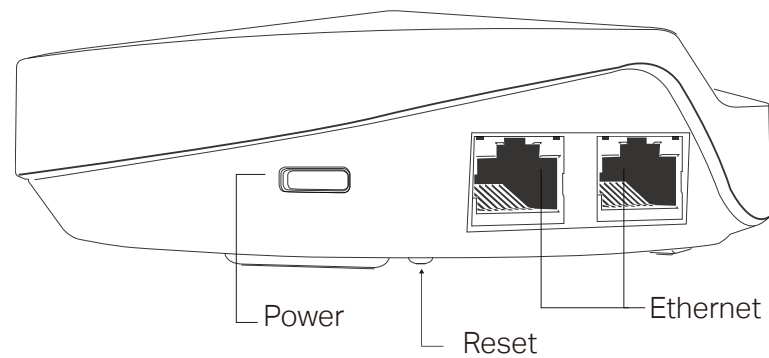

Specifications

Hardware

- Ports: 2 LAN/WAN Gigabit Ethernet Ports, 1 USB Type-C Port
- Buttons: 1 Reset button on the underside
- LED: 1 LED
- Antenna Type: 4 internal antennas per Deco unit
- Wireless Onboarding: Bluetooth 4.2
- Flash: 32 MB
- SDRAM: 256 MB
- External Power Supply: 12 V/1.2 A
- Dimensions (Dia x H): 4.7 in. x 1.3 in. (120 mm x 38 mm)