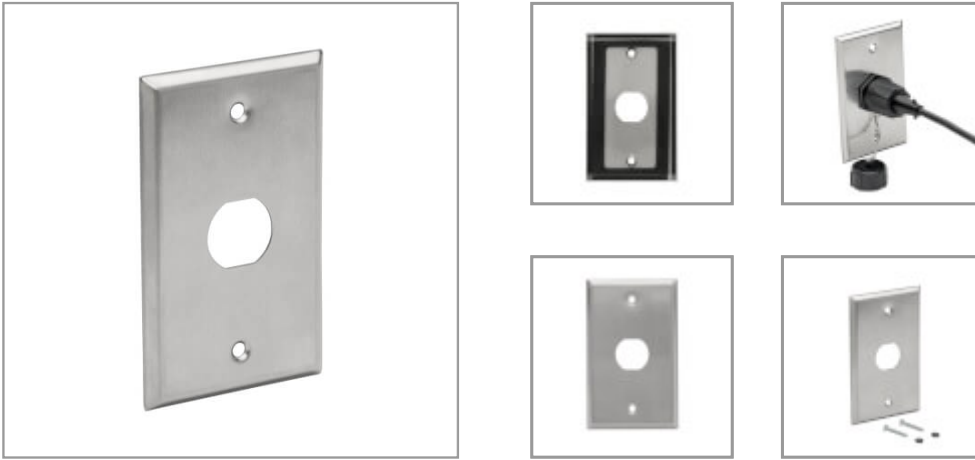

1-Port Single Gang Faceplate, Stainless Steel, Industrial Grade, IP44, TAA

MODEL NUMBER: N206-FP01-IND

Bulkhead wall plate combines with a coupler and industrial Cat5e/6, USB 3.0 or 4K HDMI cable to complete an IP44 connection.

Features

Bulkhead Wall Plate Recommended for Outdoor or Harsh Indoor Environments This single-gang industrial bulkhead face plate is ideal for connecting Cat5e/6 networks, USB 3.0 or 4K HDMI installations in outdoor applications and other areas where protection from harsh elements is essential. The stainless steel frame and rubber back gasket contribute to the wall plate's IP44 rating, which ensures protection from splashing water from all directions. Wall-mounting hardware is included.

Designed for Use with Industrial-Grade Cables and Couplers The Bulkhead wall plate with one cutout is recommended for use with N206-Series industrial Cat5e/6 patch cables and N206-BC01-IND bulkhead coupler or N206-KJ01-IND keystone jack, the U325-Series industrial USB 3.0 cables and U325-000-IND bulkhead coupler and the P569-000-FF-IND bulkhead coupler and P569-Series industrial 4K HDMI cables (all sold separately).