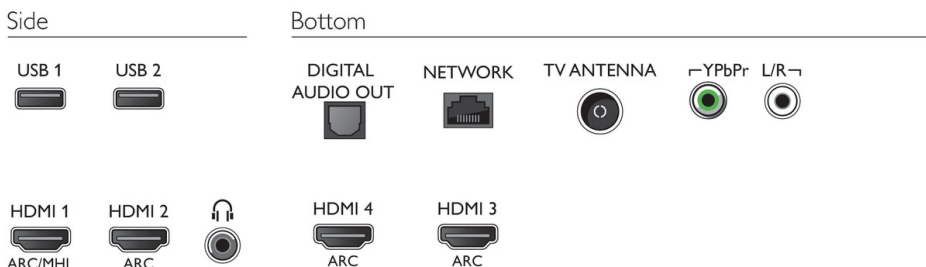

Multimedia Applications

- Video Playback Formats: Containers: AVI, MKV, H264/MPEG-4 AVC, MPEG-1, MPEG-2, MPEG-4, WMV9/VC1, VP9, HEVC (H.265)
- Subtitles Formats Support: .SRT, .SUB, .TXT, .SMI
- Music Playback Formats: AAC, MP3, WAV, WMA (v2 up to v9.2), WMA-PRO (v9 and v10)
- Picture Playback Formats: JPEG, BMP, GIF, PNG

Supported Display Resolution

- Computer inputs on all HDMI: up to 4K UHD 3840x2160 @60Hz
- Video inputs on all HDMI: up to 4K UHD 3840x2160 @60Hz

Tuner/Reception/Transmission

- HEVC support
- Digital TV: DVB-T/T2
- MPEG Support: MPEG2, MPEG4
- Video Playback: NTSC, PAL, SECAM
- TV Program guide*: 8 day Electronic Program Guide
- Signal strength indication

Power

- Mains power: AC 220 - 240 V 50/60Hz
- Ambient temperature: 5 °C to 35 °C
- Power Saving Features: Auto switch-off timer, Picture mute (for radio), Light sensor

Dimensions

- Box dimensions (W x H x D): 1360 x 860 x 160 mm
- Set dimensions (W x H x D): 1244.2 x 729 x 78.2 mm

- Set dimensions with stand (W x H x D): 1244.2 x 781.2 x 266.14 mm
- VESA wall mount compatible: 300 x 200 mm
- Product weight: 15.32 kg
- Product weight (+stand): 16.12 kg
- Weight incl. Packaging: 21.5 kg

Accessories

- Included accessories: Remote Control, 2 x AA Batteries, Quick start guide, Legal and safety brochure, Power cord, Mini-jack to L/R cable, Mini-jack to YPbPr cable, Table top stand

Connections

Issue date 2018-08-02

Version: 11.1.1

12 NC: 8670 001 55646
EAN: 87 18863 01698 5

© 2018 Koninklijke Philips N.V.
All Rights reserved.

Specifications are subject to change without notice.
Trademarks are the property of Koninklijke Philips N.V.
or their respective owners.

www.philips.com

* EPG and actual visibility (up to 8 days) is country and operator dependent.
* Android App offerings vary per country. For more details please visit your local Google Play Store.
* Smart TV app offerings vary per TV model and country. For more details please visit: www.philips.com/smarttv.
* This television contains lead only in certain parts or components where no technology alternatives exist in accordance with existing exemption clauses under the RoHS Directive.
* Its functionality is subject to ChromeCast built-in apps and smart devices. For more details, please visit ChromeCast built-in product pages.