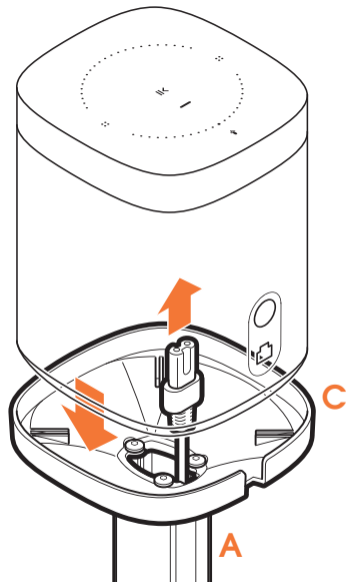

SOUND 4301

Fits SONOS ONE & PLAY:1 (Max. weight load = 2 kg)

Scan the QR-code to find the
installation movie on YouTube:

More information on: www.vogels.com

No.3

www.vogels.com

Vogel's Holding BV 2018 © All rights reserved