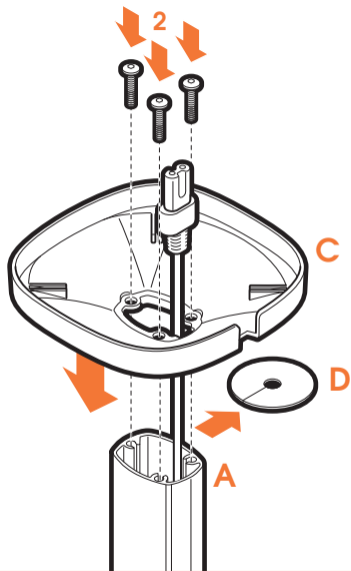

SOUND 4301

Fits SONOS ONE & PLAY:1 (Max. weight load = 2 kg)

Scan the QR-code to find the
installation movie on YouTube:

More information on: www.vogels.com

No.3

www.vogels.com

Vogel's Holding BV 2018 © All rights reserved