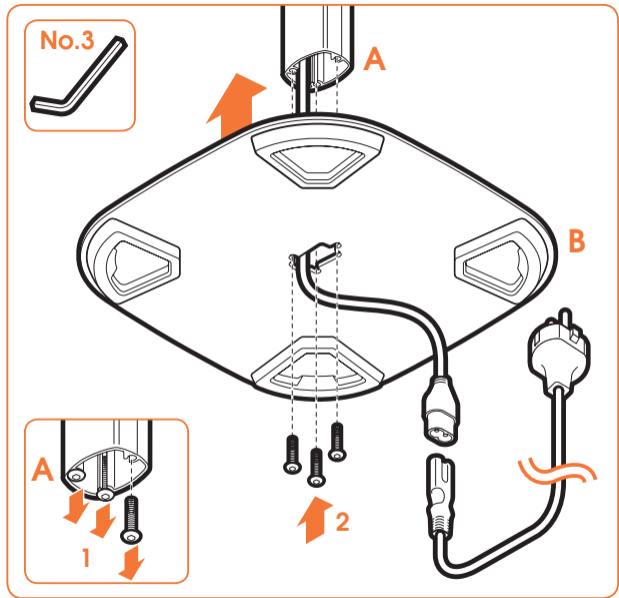

SOUND 4301

Fits SONOS ONE & PLAY:1 (Max. weight load = 2 kg)

Scan the QR-code to find the
installation movie on YouTube:

More information on: www.vogels.com

No.3

www.vogels.com

Vogel's Holding BV 2018 © All rights reserved