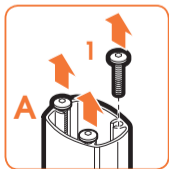

SOUND 4301

Fits SONOS ONE & PLAY:1 (Max. weight load = 2 kg)

Scan the QR-code to find the
installation movie on YouTube:

More information on: www.vogels.com

No.3

www.vogels.com

Vogel's Holding BV 2018 © All rights reserved