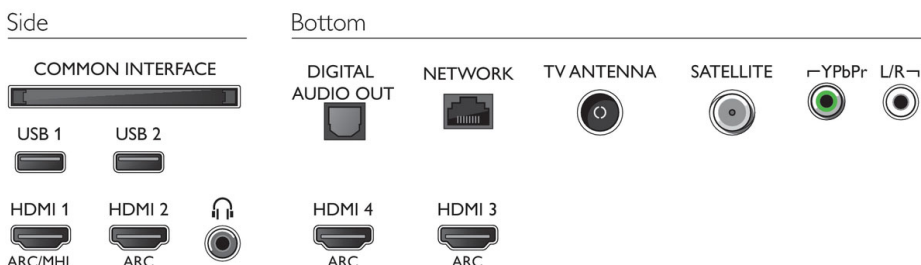

Connections

Issue date 2018-08-29

Version: 9.0.1

12 NC: 8670 001 51806
EAN: 87 18863 01509 4

© 2018 Koninklijke Philips N.V.
All Rights reserved.

Specifications are subject to change without notice.
Trademarks are the property of Koninklijke Philips N.V.
or their respective owners.

www.philips.com

* EPG and actual visibility (up to 8 days) is country- and operator-dependent.
* Android App offerings vary per country. For more details please visit your local Google Play Store.
* Energy consumption in kWh per year based on the power consumption of the television operating 4 hours per day for 365 days. The actual energy consumption will depend on how the television is used.
* The TV supports DVB reception for 'Free to air' broadcast. Specific DVB operators may not be supported. An up to date list can be found in the FAQ section of the Philips support website. For some operators Conditional Access and subscription are required. Contact your operator for more information.
* Philips TV Remote app and related functionalities vary per TV model, operator and country, as well as smart device model and OS. For more details please visit: www.philips.com/TVRemoteapp.
* Smart TV app availability varies per TV model and country. For more details please visit: www.philips.com/smarttv.
* USB recording for digital channels only, recordings may be limited by broadcast copy protection (CI+). Country and channel restrictions may apply.
* Please note that your Amazon Apps may not always be available in your country. (Currently Amazon apps works only in the UK, Germany and Austria)
* This television contains lead only in certain parts or components where no technology alternatives exist in accordance with existing exemption clauses under the RoHS Directive.
* Its functionality is subject to ChromeCast built-in apps and smart devices. For more details, please visit ChromeCast built-in product pages.
* Google Assistant built in will come as a software update for 2018 Android TVs.