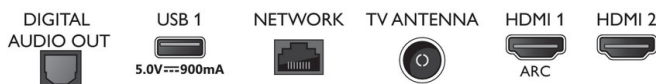

Accessories

- Included accessories: Remote Control, 2 x AAA Batteries, Power cord, Quick start guide, Legal and safety brochure, Table top stand

Connections

Side

Rear

Bottom

Issue date 2018-11-30

Version: 3.1.1