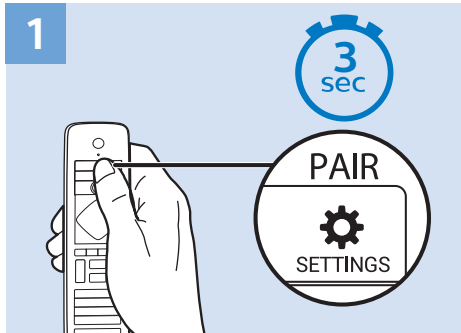

## Photo Camera

VESA (x, y)

50" (126 cm) 200x200 mm M6

55" (139 cm) 300x200 mm M6

65" (164 cm) 400x200 mm M6

All registered and unregistered trademarks are property of their respective owners.  
Specifications are subject to change without notice.  
Philips and the Philips' shield emblem are trademarks of Koninklijke Philips N.V.  
and are used under license from Koninklijke Philips N.V.  
2018 © TP Vision Europe B.V. All rights reserved.