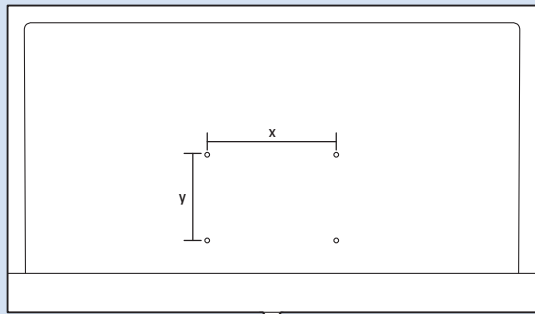

## Photo Camera

VESA (x, y)

50" (126 cm) 200x200 mm M6

55" (139 cm) 300x200 mm M6

65" (164 cm) 400x200 mm M6

All registered and unregistered trademarks are property of their respective owners.  
Specifications are subject to change without notice.  
Philips and the Philips' shield emblem are trademarks of Koninklijke Philips N.V.  
and are used under license from Koninklijke Philips N.V.  
2018 © TP Vision Europe B.V. All rights reserved.