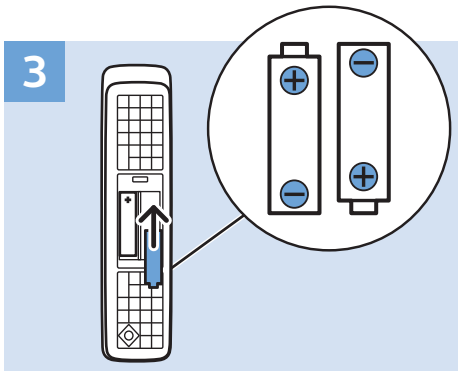

## Photo Camera

VESA (x, y)

50" (126 cm) 200x200 mm M6

55" (139 cm) 300x200 mm M6

65" (164 cm) 400x200 mm M6

All registered and unregistered trademarks are property of their respective owners.  
Specifications are subject to change without notice.  
Philips and the Philips' shield emblem are trademarks of Koninklijke Philips N.V.  
and are used under license from Koninklijke Philips N.V.  
2018 © TP Vision Europe B.V. All rights reserved.