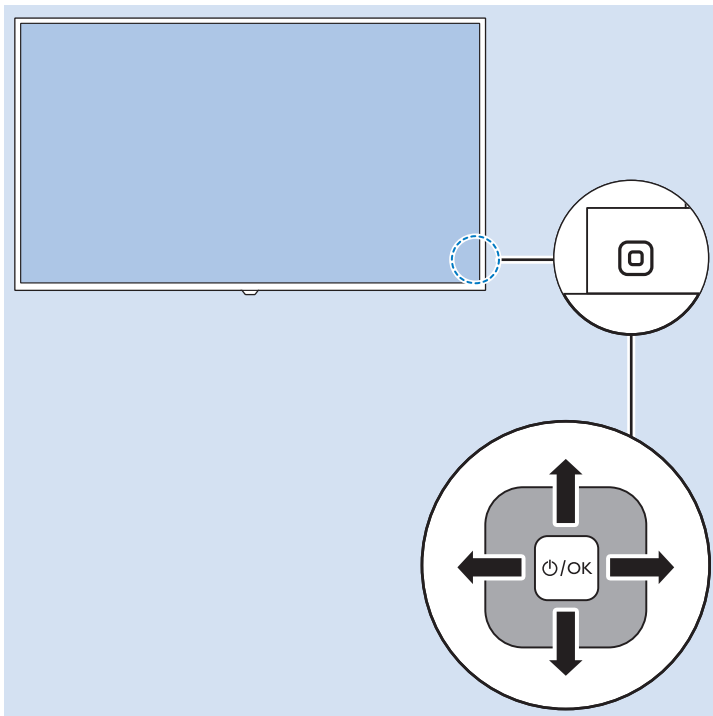

## Photo Camera

VESA (x, y)

50" (126 cm) 200x200 mm M6

55" (139 cm) 300x200 mm M6

65" (164 cm) 400x200 mm M6

All registered and unregistered trademarks are property of their respective owners.  
Specifications are subject to change without notice.  
Philips and the Philips' shield emblem are trademarks of Koninklijke Philips N.V.  
and are used under license from Koninklijke Philips N.V.  
2018 © TP Vision Europe B.V. All rights reserved.