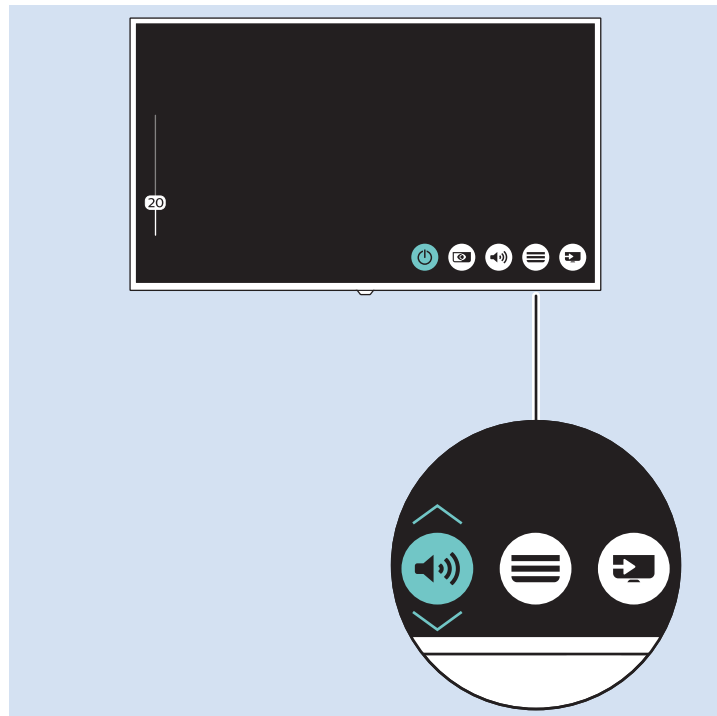

### Bluetooth - Gamepad, Keyboard, Mouse

## Photo Camera

VESA (x, y)

50" (126 cm) 200x200 mm M6

55" (139 cm) 300x200 mm M6

65" (164 cm) 400x200 mm M6

All registered and unregistered trademarks are property of their respective owners.  
Specifications are subject to change without notice.  
Philips and the Philips' shield emblem are trademarks of Koninklijke Philips N.V.  
and are used under license from Koninklijke Philips N.V.  
2018 © TP Vision Europe B.V. All rights reserved.