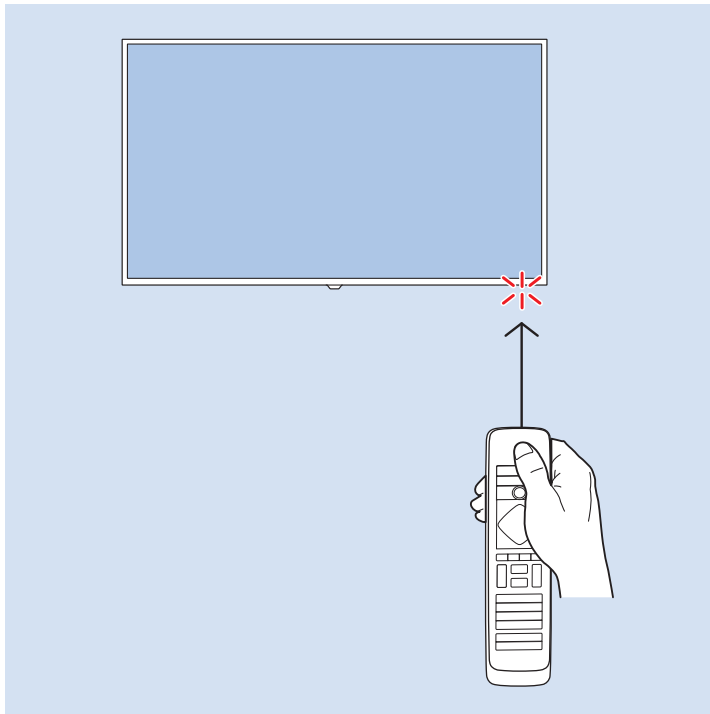

## Photo Camera

VESA (x, y)

50" (126 cm) 200x200 mm M6

55" (139 cm) 300x200 mm M6

65" (164 cm) 400x200 mm M6

All registered and unregistered trademarks are property of their respective owners.  
Specifications are subject to change without notice.  
Philips and the Philips' shield emblem are trademarks of Koninklijke Philips N.V.  
and are used under license from Koninklijke Philips N.V.  
2018 © TP Vision Europe B.V. All rights reserved.