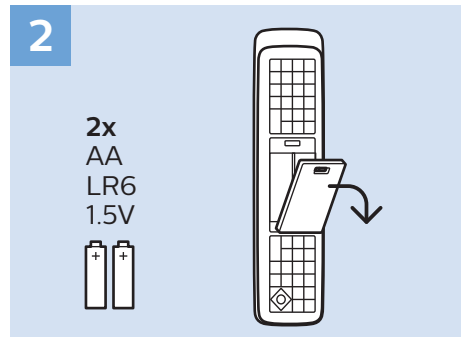

## Photo Camera

VESA (x, y)

50" (126 cm) 200x200 mm M6

55" (139 cm) 300x200 mm M6

65" (164 cm) 400x200 mm M6

All registered and unregistered trademarks are property of their respective owners.  
Specifications are subject to change without notice.  
Philips and the Philips' shield emblem are trademarks of Koninklijke Philips N.V.  
and are used under license from Koninklijke Philips N.V.  
2018 © TP Vision Europe B.V. All rights reserved.