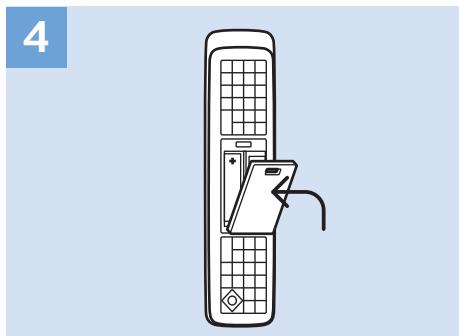

## Photo Camera

VESA (x, y)

50" (126 cm) 200x200 mm M6

55" (139 cm) 300x200 mm M6

65" (164 cm) 400x200 mm M6

All registered and unregistered trademarks are property of their respective owners.  
Specifications are subject to change without notice.  
Philips and the Philips' shield emblem are trademarks of Koninklijke Philips N.V.  
and are used under license from Koninklijke Philips N.V.  
2018 © TP Vision Europe B.V. All rights reserved.