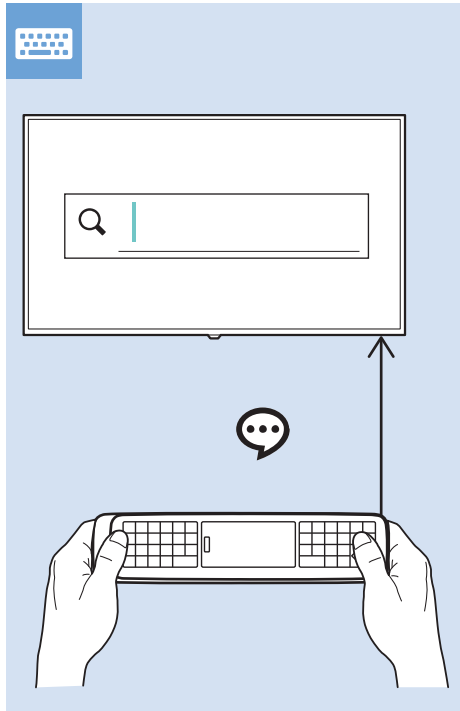

## Photo Camera

VESA (x, y)

50" (126 cm) 200x200 mm M6

55" (139 cm) 300x200 mm M6

65" (164 cm) 400x200 mm M6

All registered and unregistered trademarks are property of their respective owners.  
Specifications are subject to change without notice.  
Philips and the Philips' shield emblem are trademarks of Koninklijke Philips N.V.  
and are used under license from Koninklijke Philips N.V.  
2018 © TP Vision Europe B.V. All rights reserved.