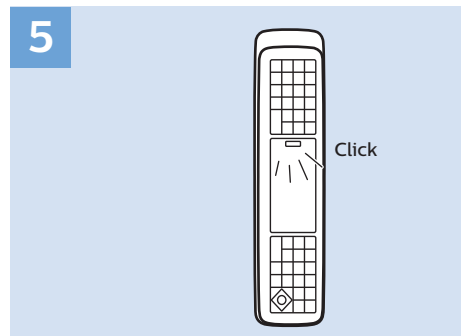

## Photo Camera

VESA (x, y)

50" (126 cm) 200x200 mm M6

55" (139 cm) 300x200 mm M6

65" (164 cm) 400x200 mm M6

All registered and unregistered trademarks are property of their respective owners.  
Specifications are subject to change without notice.  
Philips and the Philips' shield emblem are trademarks of Koninklijke Philips N.V.  
and are used under license from Koninklijke Philips N.V.  
2018 © TP Vision Europe B.V. All rights reserved.