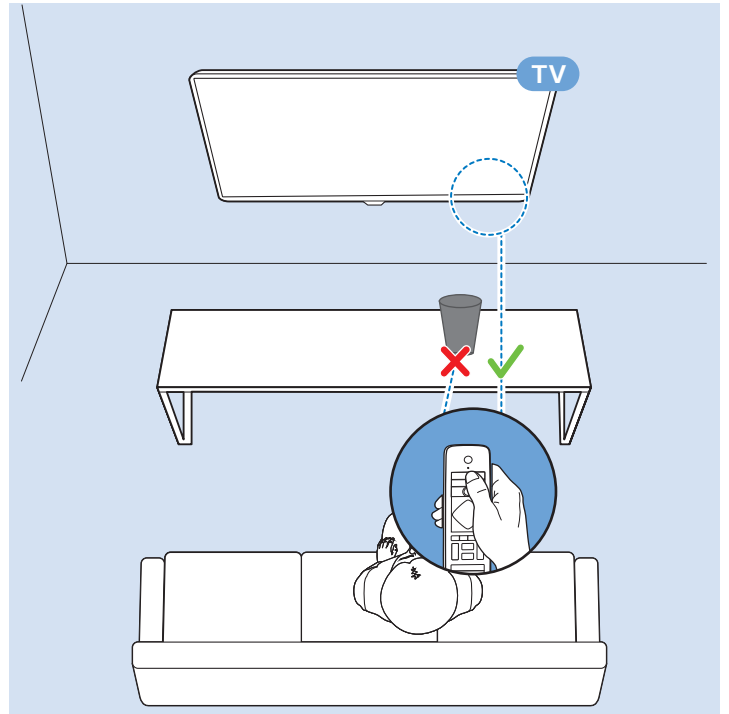

## Photo Camera

VESA (x, y)

50" (126 cm) 200x200 mm M6

55" (139 cm) 300x200 mm M6

65" (164 cm) 400x200 mm M6

All registered and unregistered trademarks are property of their respective owners.  
Specifications are subject to change without notice.  
Philips and the Philips' shield emblem are trademarks of Koninklijke Philips N.V.  
and are used under license from Koninklijke Philips N.V.  
2018 © TP Vision Europe B.V. All rights reserved.