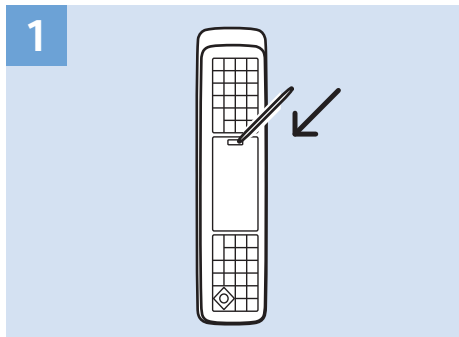

## Photo Camera

VESA (x, y)

50" (126 cm) 200x200 mm M6

55" (139 cm) 300x200 mm M6

65" (164 cm) 400x200 mm M6

All registered and unregistered trademarks are property of their respective owners.  
Specifications are subject to change without notice.  
Philips and the Philips' shield emblem are trademarks of Koninklijke Philips N.V.  
and are used under license from Koninklijke Philips N.V.  
2018 © TP Vision Europe B.V. All rights reserved.