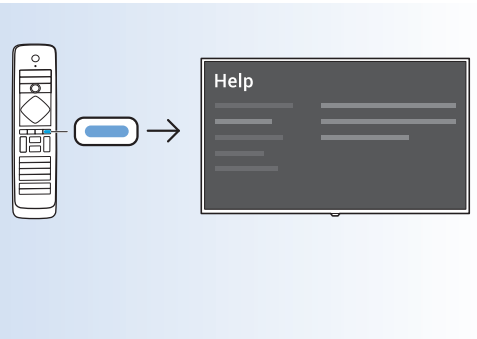

## Photo Camera

VESA (x, y)

50" (126 cm) 200x200 mm M6

55" (139 cm) 300x200 mm M6

65" (164 cm) 400x200 mm M6

All registered and unregistered trademarks are property of their respective owners.  
Specifications are subject to change without notice.  
Philips and the Philips' shield emblem are trademarks of Koninklijke Philips N.V.  
and are used under license from Koninklijke Philips N.V.  
2018 © TP Vision Europe B.V. All rights reserved.