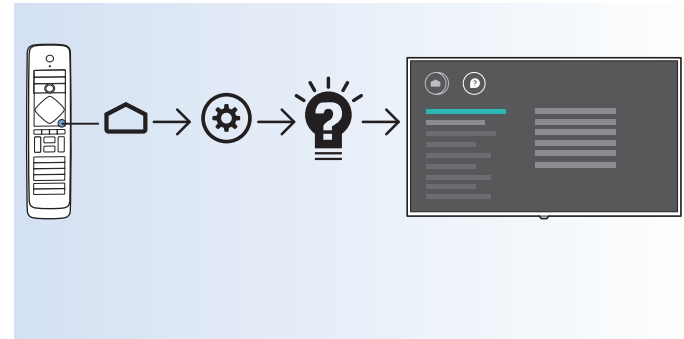

## Photo Camera

VESA (x, y)

50" (126 cm) 200x200 mm M6

55" (139 cm) 300x200 mm M6

65" (164 cm) 400x200 mm M6

All registered and unregistered trademarks are property of their respective owners.  
Specifications are subject to change without notice.  
Philips and the Philips' shield emblem are trademarks of Koninklijke Philips N.V.  
and are used under license from Koninklijke Philips N.V.  
2018 © TP Vision Europe B.V. All rights reserved.