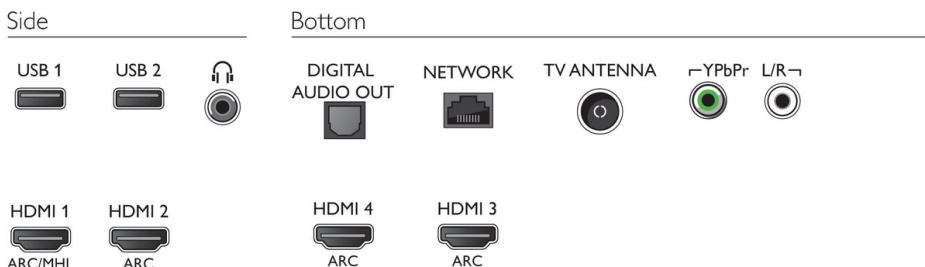

Multimedia Applications

- Video Playback Formats: Containers: AVI, MKV, H264/MPEG-4 AVC, MPEG-1, MPEG-2, MPEG-4, WMV9/VC1, VP9, HEVC (H.265)
- Subtitles Formats Support: .SRT, .SUB, .TXT, .SMI
- Music Playback Formats: AAC, MP3, WAV, WMA (v2 up to v9.2), WMA-PRO (v9 and v10)
- Picture Playback Formats: JPEG, BMP, GIF, PNG

Supported Display Resolution

- Computer inputs on all HDMI: up to 4K UHD 3840x2160 @60Hz
- Video inputs on all HDMI: up to 4K UHD 3840x2160 @60Hz

Tuner/Reception/Transmission

- HEVC support
- Digital TV: DVB-T/T2
- MPEG Support: MPEG2, MPEG4
- Video Playback: NTSC, PAL, SECAM
- TV Program guide*: 8 day Electronic Program Guide
- Signal strength indication

Power

- Mains power: AC 220 - 240 V 50/60Hz
- Ambient temperature: 5 °C to 35 °C
- Power Saving Features: Auto switch-off timer, Picture mute (for radio), Light sensor

Dimensions

- Box dimensions (W x H x D): 1360 x 860 x 160 mm
- Set dimensions (W x H x D): 1244.2 x 729 x 78.2 mm

- Set dimensions with stand (W x H x D): 1244.2 x 781.2 x 266.14 mm
- VESA wall mount compatible: 300 x 200 mm
- Product weight: 15.32 kg
- Product weight (+stand): 16.12 kg
- Weight incl. Packaging: 20.7 kg

Accessories

- Included accessories: Remote Control, 2 x AA Batteries, Quick start guide, Legal and safety brochure, Power cord, Mini-jack to L/R cable, Mini-jack to YPbPr cable, Table top stand

Connections

Issue date 2019-01-17

Version: 6.0.1

12 NC: 8670 001 56593
EAN: 87 18863 01787 6

© 2019 Koninklijke Philips N.V.
All Rights reserved.

Specifications are subject to change without notice.
Trademarks are the property of Koninklijke Philips N.V.
or their respective owners.

www.philips.com

* EPG and actual visibility (up to 8 days) is country and operator dependent.
* Android App offerings vary per country. For more details please visit your local Google Play Store.
* Smart TV app offerings vary per TV model and country. For more details please visit: www.philips.com/smarttv.
* This television contains lead only in certain parts or components where no technology alternatives exist in accordance with existing exemption clauses under the RoHS Directive.
* Its functionality is subject to ChromeCast built-in apps and smart devices. For more details, please visit ChromeCast built-in product pages.