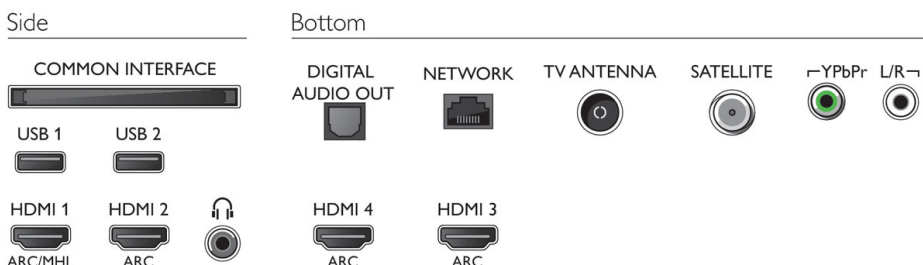

Connections

Issue date 2018-09-26

Version: 5.0.1

12 NC: 8670 001 51808
EAN: 87 18863 01512 4

© 2018 Koninklijke Philips N.V.
All Rights reserved.

Specifications are subject to change without notice. Trademarks are the property of Koninklijke Philips N.V. or their respective owners.

www.philips.com

* EPG and actual visibility (up to 8 days) is country- and operator-dependent.

* Android App offerings vary per country. For more details please visit your local Google Play Store.

* Energy consumption in kWh per year based on the power consumption of the television operating 4 hours per day for 365 days. The actual energy consumption will depend on how the television is used.

* The TV supports DVB reception for 'Free to air' broadcast. Specific DVB operators may not be supported. An up to date list can be found in the FAQ section of the Philips support website. For some operators Conditional Access and subscription are required. Contact your operator for more information.

* Philips TV Remote app and related functionalities vary per TV model, operator and country, as well as smart device model and OS. For more details please visit: www.philips.com/TVRemoteapp.

* Smart TV app availability varies per TV model and country. For more details please visit: www.philips.com/smarttv.

* USB recording for digital channels only, recordings may be limited by broadcast copy protection (CI+). Country and channel restrictions may apply.

* Please note that your Amazon Apps may not always be available in your country. (Currently Amazon apps works only in the UK, Germany and Austria)

* This television contains lead only in certain parts or components where no technology alternatives exist in accordance with existing exemption clauses under the RoHS Directive.

* Google Assistant built in will come as a software update for 2018 Android TVs.

* HDMI connection is required for soundbar, speaker and other audio device.

* Its functionality is subject to ChromeCast built-in apps and smart devices. For more details, please visit ChromeCast built-in product pages.