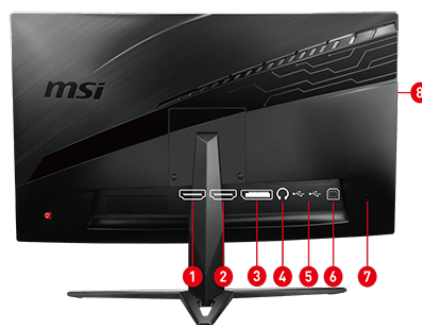

CONNECTIONS

1. 1x HDMI	5. 2x USB 2.0 Type A
2. 1x HDMI	6. 1x USB 2.0 Type B
3. 1x Display Port	7. 1x Kensington Lock
4. 1x Headset	8. Headset Hanger