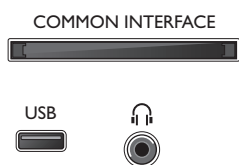

Dimensions

- Box dimensions (W x H x D): 798 x 520 x 140 mm
- Set dimensions (W x H x D): 726.5 x 425.36 x 81.8 mm
- Set dimensions with stand (W x H x D): 726.5 x 479 x 184.64 mm
- TV stand width distance: 343.57 mm
- Product weight: 4.8 kg
- Product weight (+stand): 4.85 kg
- Weight incl. Packaging: 6.7 kg
- VESA wall mount compatible: 100 x 100 mm

Accessories

- Included accessories: Remote Control, 2 x AAA Batteries, Power cord, Quick start guide, Legal and safety brochure, Warranty Leaflet, Table top stand

Connections

Side

Rear

Issue date 2017-07-21