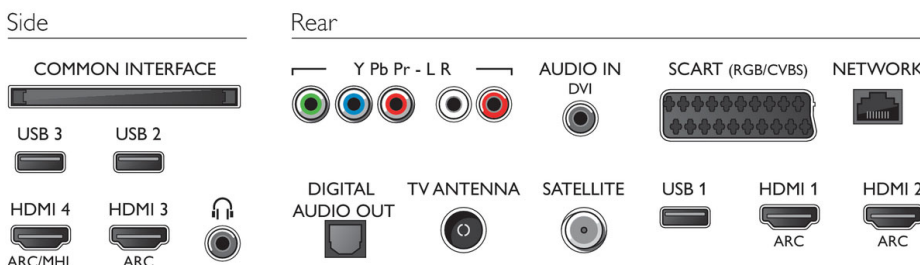

Connections

Issue date 2018-12-05

Version: 15.1.1

12 NC: 8670 001 35004
EAN: 87 18863 00777 8

© 2018 Koninklijke Philips N.V.
All Rights reserved.

Specifications are subject to change without notice.
Trademarks are the property of Koninklijke Philips N.V.
or their respective owners.

www.philips.com

* EPG and actual visibility (up to 8 days) is country- and operator-dependent.
* Android App offerings vary per country. For more details please visit your local Google Play Store.
* Energy consumption in kWh per year based on the power consumption of the television operating 4 hours per day for 365 days. The actual energy consumption will depend on how the television is used.
* The TV supports DVB reception for 'Free to air' broadcast. Specific DVB operators may not be supported. An up to date list can be found in the FAQ section of the Philips support website. For some operators Conditional Access and subscription are required. Contact your operator for more information.
* Google Cast functionality is subject to Google Cast Ready apps and devices. For more details, please visit the Google Cast product page.
* Philips TV Remote app and related functionalities vary per TV model, operator and country, as well as smart device model and OS. For more details please visit: www.philips.com/TVRemoteapp.
* Smart TV app availability varies per TV model and country. For more details please visit: www.philips.com/smarttv.
* USB recording for digital channels only, recordings may be limited by broadcast copy protection (CI+). Country and channel restrictions may apply.
* Please note that your Amazon Apps may not always be available in your country. (Currently Amazon apps works only in the UK, Germany and Austria)