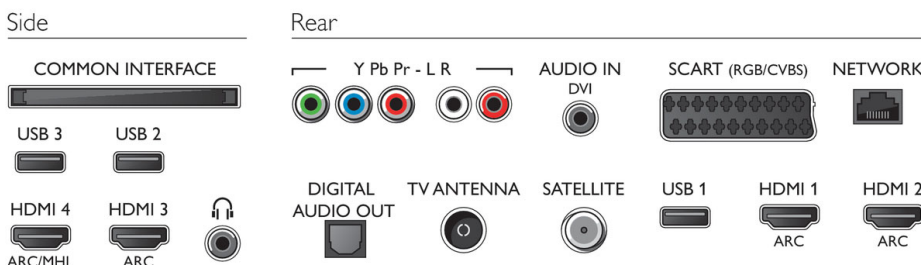

Dimensions

- Box dimensions (W x H x D): 1200 x 747 x 160 mm
- TV stand width distance: 827.67 mm
- Set dimensions (W x H x D): 1099 x 645 x 79 mm
- Set dimensions with stand (W x H x D): 1099 x 699 x 213 mm
- Product weight: 11 kg
- Product weight (+stand): 11.3 kg
- Weight incl. Packaging: 14.7 kg
- VESA wall mount compatible: 400 x 200 mm

Accessories

- Included accessories: Remote Control, 2 x AA Batteries, Tabletop stand, Power cord, Quick start guide, Legal and safety brochure

Connections

Issue date 2018-12-05

Version: 16.0.2

12 NC: 8670 001 35011
EAN: 87 18863 00783 9