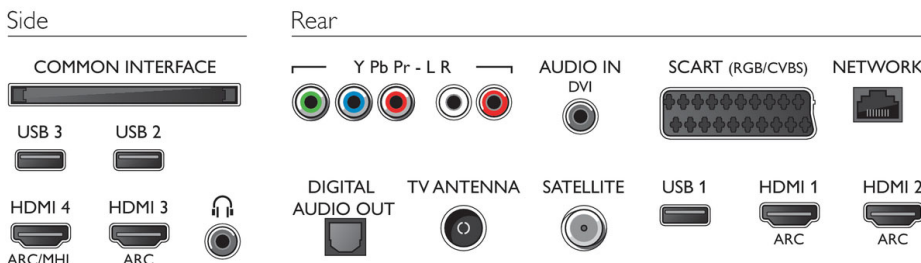

Dimensions

- Box dimensions (W x H x D): 1200 x 747 x 160 mm
- TV stand width distance: 827.67 mm
- Set dimensions (W x H x D): 1099 x 645 x 79 mm
- Set dimensions with stand (W x H x D): 1099 x 699 x 213 mm
- Product weight: 11 kg
- Product weight (+stand): 11.3 kg
- Weight incl. Packaging: 14.7 kg
- VESA wall mount compatible: 400 x 200 mm

Accessories

- Included accessories: Remote Control, 2 x AA Batteries, Table top stand, Power cord, Quick start guide, Legal and safety brochure

Connections

Issue date 2018-11-30

Version: 16.0.2

12 NC: 8670 001 35011
EAN: 87 18863 00783 9