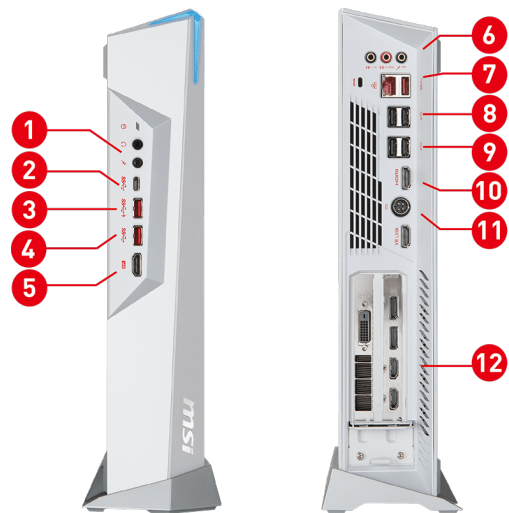

CONNECTIONS

1. 1x Mic in / 1x Headset out	7. 1x RJ45 / 1x USB 3.1 Gen 1 Type A
2. 1x USB 3.1 Gen 1 Type C	8. 2x USB 2.0
3. 1x USB 3.1 Gen 1 Type A	9. 2x USB 2.0
4. 1x USB 3.1 Gen 1 Type A	10. 1x HDMI
5. 1x VR-Link (Front)	11. 1x DC in
6. 3x Audio jacks	12. 1x DVI-D / 2x HDMI / 2x DP