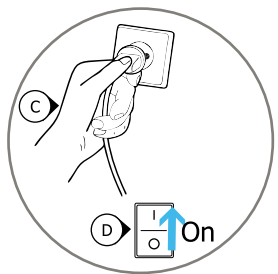

www.trust.com/22906/faq

THUNDER 2.1 | SPEAKER SET

1