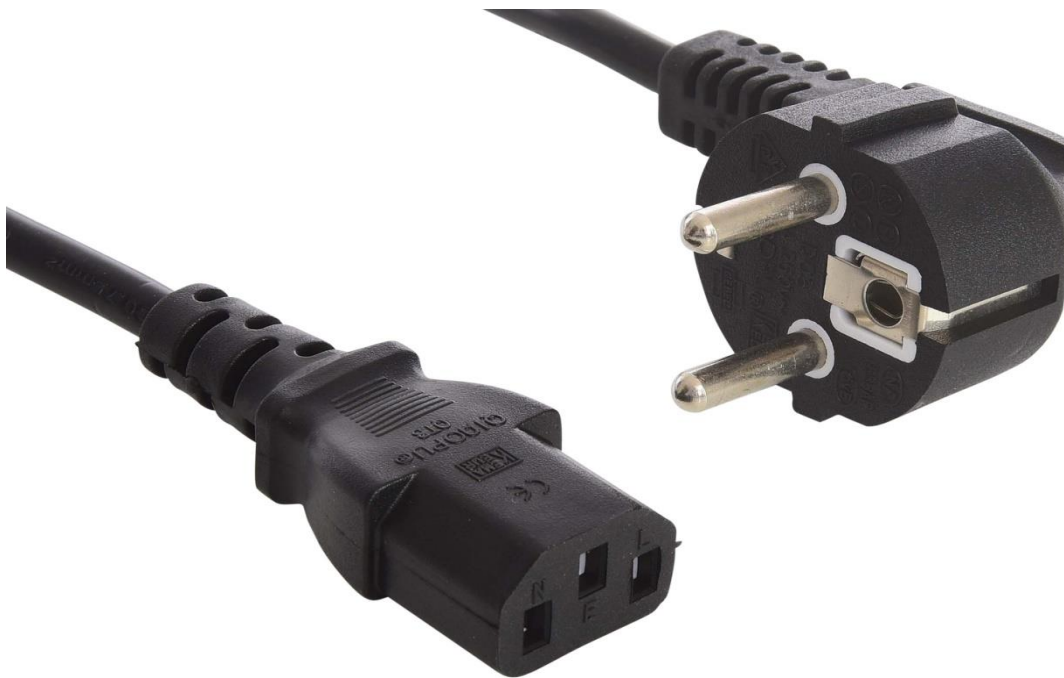

Sandberg 230V Cable GSTUV PC-Wall 1.8 m

Standard computer power cable for connecting your computer to a mains socket or extension cable. With 2-pin plug.

More information at www.sandberg.it

Specifications

Description: Sandberg 230V Cable GSTUV PC-Wall 1.8 m

//Cables/230V cables & splitters

EAN 5705730500572

Packaging info

Dimensions

Package height: 17,2 cm

Package width: 13,0 cm

Package depth: 4,5 cm

Package weight: 219 g

Links

Product page: <http://www.sandberg.it/product/230v-cable-gstuv-pc-wall-1.8m>

Helpdesk page: <http://www.sandberg.it/support/230v-cable-gstuv-pc-wall-1.8m>

Download large picture: http://files.sandberg.it/products/images/lg/500-57_lg.jpg