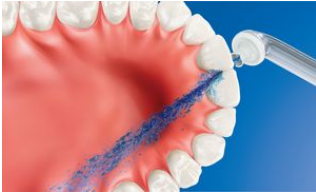

Benefits

Improves oral health

- Up to 99.9% plaque removal***
- Clinically proven as effective as floss for gum health**
- Helps prevent cavities between teeth

Superior technology

- Air and micro-droplet technology
- Triple burst customizable settings

- High performance nozzle
- Triple burst customizable settings

The easiest way to effectively clean between teeth

- An easy way to start a healthy habit

PHILIPS

Features

Up to 99.9% plaque removal

AirFloss Pro/Ultra removes up to 99.9% of plaque from treated areas.***

Micro-droplet technology

Our clinically-proven results are possible from our unique technology that combines air and mouthwash or water to powerfully yet gently clean between teeth and along the gumline.

Interproximal cleaning is very important to overall oral health. AirFloss is an easy way to clean deeper between teeth, helping to form a healthy habit.

Better gum health

Philips Sonicare AirFloss Pro/Ultra is clinically proven to improve gum health as much as floss.** Helps improve gum health in as little as two weeks.