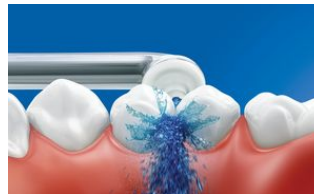

High performance nozzle

The new AirFloss Pro/Ultra high performance nozzle amplifies the power of our air and micro-droplet technology to be more effective and efficient than ever.