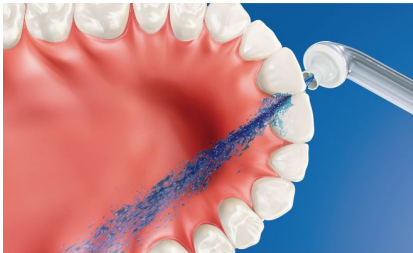

For those who don't floss consistently, AirFloss Ultra nozzles are the easiest way to effectively clean between teeth.

Improves oral health

- Up to 99.9% plaque removal***
- Clinically proven as effective as floss for gum health**
- Helps prevent cavities between teeth

- An easy way to start a healthy habit

Highlights

Up to 99.9% plaque removal

AirFloss Pro/Ultra removes up to 99.9% of plaque from treated areas.***

Micro-droplet technology

Our clinically-proven results are possible from our unique technology that combines air and mouthwash or water to powerfully yet gently clean between teeth and along the gumline.

Triple burst customization

AirFloss Pro nozzle's powerful spray can be customized to your liking, with single, double or triple bursts for each press of the activation button.

Easily start a healthy habit

Interproximal cleaning is very important to overall oral health. AirFloss is an easy way to clean deeper between teeth, helping to form a healthy habit.

Better gum health

Philips Sonicare AirFloss Pro/Ultra is clinically proven to improve gum health as much as floss.** Helps improve gum health in as little as two weeks.