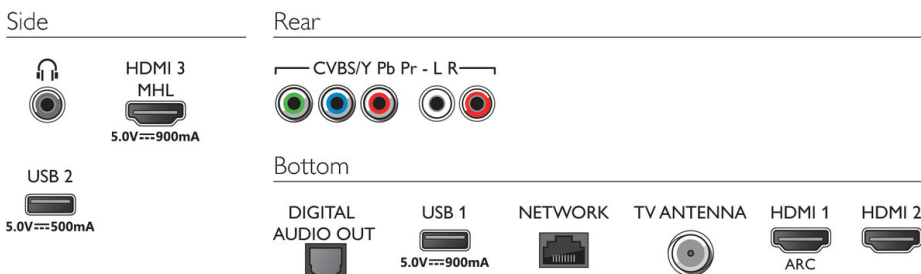

Supported Display Resolution

- Computer inputs on HDMI1: up to 4K UHD 3840x 2160 @30Hz
- Computer inputs on HDMI2/3: up to 4K UHD 3840x 2160 @60Hz
- Video inputs on HDMI2/3: up to 4K UHD 3840x 2160 @60Hz
- Video inputs on HDMI1: up to 4K UHD 3840x 2160 @30Hz

Tuner/Reception/Transmission

- Digital TV: DTVi
- MPEG Support: MPEG2, MPEG4
- Video Playback: NTSC, PAL, SECAM
- TV Program guide*: 8 day Electronic Program Guide
- Signal strength indication
- Teletext: 1000 page Hypertext
- HEVC support

Power

- Mains power: AC 110 - 240 V 50/60Hz
- Ambient temperature: 5 °C to 35 °C
- Standby power consumption: <0.3W
- Power Saving Features: Auto switch-off timer, Picture mute (for radio), Eco mode
- Presence of lead: Yes*

Dimensions

- Box dimensions (W x H x D): 1360 x 860 x 160 mm
- Set dimensions (W x H x D): 1244.2 x 729.0 x 78.2 mm
- Set dimensions with stand (W x H x D): 1244.2 x 761.2 x 231.4 mm
- TV stand width distance: 818 mm
- Product weight: 15.1 kg
- Product weight (+stand): 15.6 kg
- Weight incl. Packaging: 20.7 kg
- VESA wall mount compatible: 300 x 200 mm

Color & Finishing

- TV Front: Dark Silver

Accessories

- Included accessories: Remote Control, 2 x AAA Batteries, Power cord, Quick start guide, Legal and safety brochure, Table top stand

Connections

Issue date 2018-10-22

Version: 1.1.1

12 NC: 8670 001 56554
EAN: 87 18863 01756 2

© 2018 Koninklijke Philips N.V.
All Rights reserved.

Specifications are subject to change without notice.
Trademarks are the property of Koninklijke Philips N.V.
or their respective owners.

www.philips.com

* EPG and actual visibility (up to 8 days) is country and operator dependent.

* (Philips) only compatible with specific Philips player device.

* Smart TV app offerings vary per TV model and country. For more details please visit: www.philips.com/smartv.

* USB recording for digital channels only, recordings may be limited by broadcast copy protection (CI+). Country and channel restrictions may apply.