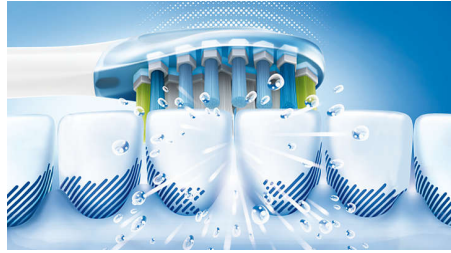

## Adjusts to your teeth

Our AdaptiveClean brush head is the only electric toothbrush head that can follow the unique shape of your teeth and gums. With soft flexible sides made of rubber, the bristles of the brush head can adjust to the shape of each tooth's surface. You get up to 4x more surface contact\* and up to 10x more plaque removal\*\* along the gum line and between teeth. Even hard-to-reach areas get a deep clean that's still gentle on gums.

## Gentle on gums

With an AdaptiveClean brush head, even the deepest clean is gentle. As your sonic toothbrush tracks along the gum line, the flexible sides and bristles of the brush head absorb any excessive pressure you might apply. The soft tissue around your gums is protected even if you brush too hard.

## Our deepest clean

Our most innovative brush head is also our deepest cleaning brush head yet. Thanks to its flexible form, the AdaptiveClean brush head can remove up to 10x more plaque from hard-to-reach areas. The movement of the brush head is specifically designed to enhance the dynamic cleaning action of your Philips sonic toothbrush. However you brush, you get an exceptional clean that you can see and feel.

## Maximized sonic motion

Philips Sonicare's advanced sonic technology pulses water between teeth, and its brush strokes break up plaque and sweep it away for an exceptional daily clean.