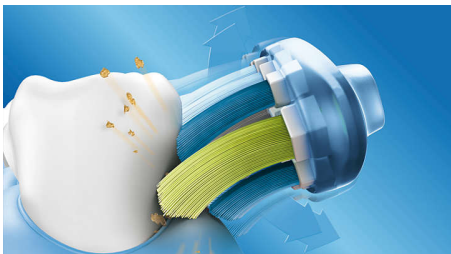

Highlights

Adjusts to your teeth

Our AdaptiveClean brush head is the only electric toothbrush head that can follow the unique shape of your teeth and gums. With soft flexible sides made of rubber, the bristles of the brush head can adjust to the shape of each tooth's surface. You get up to 4x more surface contact* and up to 10x more plaque removal** along the gum line and between teeth. Even hard-to-reach areas get a deep clean that's still gentle on gums.

Gentle on gums

With an AdaptiveClean brush head, even the deepest clean is gentle. As your sonic toothbrush tracks along the gum line, the flexible sides and bristles of the brush head absorb any excessive pressure you might apply. The soft tissue around your gums is protected even if you brush too hard.

Our deepest clean

Our most innovative brush head is also our deepest cleaning brush head yet. Thanks to its flexible form, the AdaptiveClean brush head can remove up to 10x more plaque from hard-to-reach areas. The movement of the brush head is specifically designed to enhance the dynamic cleaning action of your Philips sonic toothbrush. However you brush, you get an exceptional clean that you can see and feel.