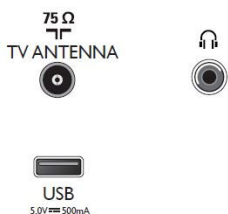

Accessories

- Included accessories: Remote Control, 2 x AAA Batteries, Table top stand, Power cord, Quick start guide, Legal and safety brochure, User Manual

Convenience

- Screen Format Adjustments: 16:9, 4:3, Automatic
- Ease of Use: One-stop Home button
- Electronic Program Guide: 8 day Electronic Program Guide
- Firmware upgradeable: Firmware auto upgrade wizard, Firmware upgradeable via USB
- Sleep timer

32PHT4233S/94

Highlights

LED TV

With LED backlight you can enjoy low power consumption and beautiful lines combined with high brightness, incredible contrast and vibrant colors.

Two HDMI inputs with Easylink

Avoid cable clutter with a single HDMI cable to carry both picture and audio signals from your devices to your TV. HDMI uses uncompressed signals, ensuring the highest quality from source to screen. Together with Philips Easylink, you'll need only one remote control to perform most operations on your TV, DVD, Blu-ray, set top box or home theatre system.

USB (photos, music, video)

Share the fun. Connect your USB memory-stick, digital camera, mp3 player or other multimedia device to the USB port on your TV to enjoy photos, videos and music with the easy to use onscreen content browser.

Connections

Side