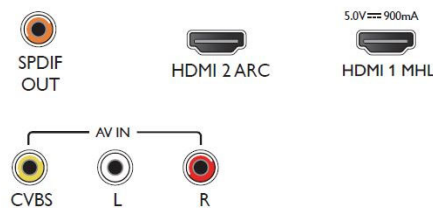

USB (photos, music, video)

Share the fun. Connect your USB memory-stick, digital camera, mp3 player or other multimedia device to the USB port on your TV to enjoy photos, videos and music with the easy to use onscreen content browser.

Connections

Side

Down

Issue date 2018-11-13

Version: 4.0.1

12 NC: 8670 001 56579
EAN: 87 18863 01775 3

© 2018 Koninklijke Philips N.V.
All Rights reserved.

Specifications are subject to change without notice.
Trademarks are the property of Koninklijke Philips N.V.
or their respective owners.