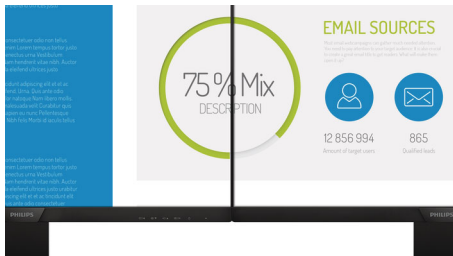

UltraNarrow Border

The new Philips displays feature ultra-narrow borders which allow for minimal distractions

and maximum viewing size. Especially suited for multi-display or tiling setup like gaming, graphic design and professional applications, the ultra-narrow border display gives you the feeling of using one large display.