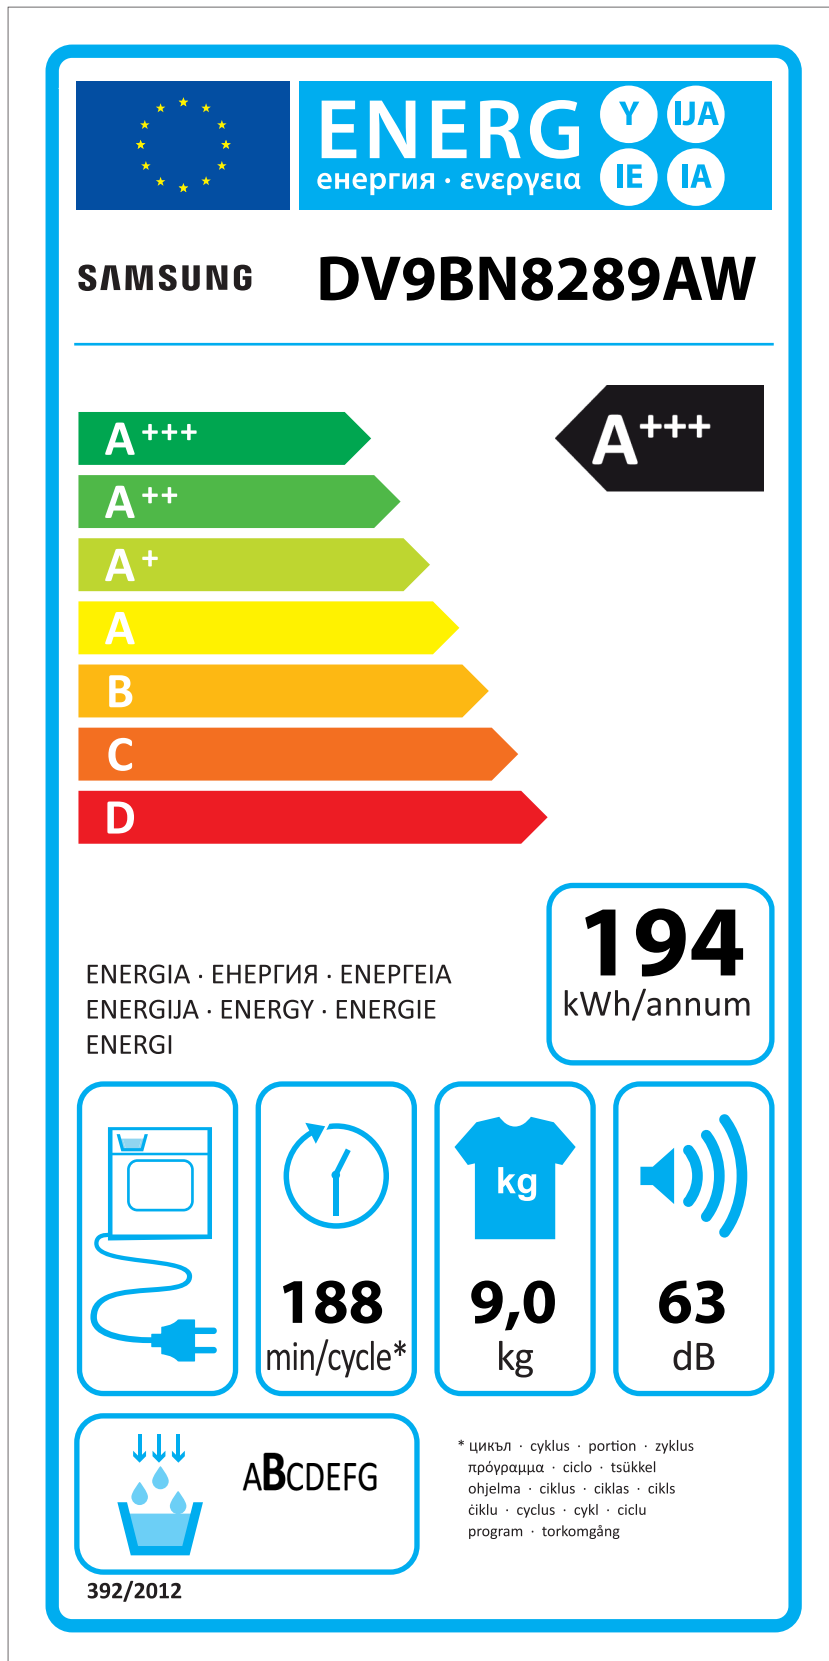

ERP LABEL ENERGY (DRYER CONDENSER TYPE)

CODE : DC68-03225C
Size : 110 x 220 (mm)
Material : ART