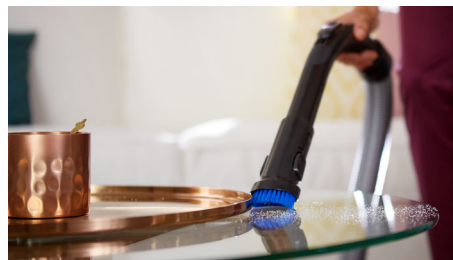

Soft brush at your fingertips

A dusting brush attachment is built right into the handle so it's always ready to use for furniture, flat surfaces and upholstery.