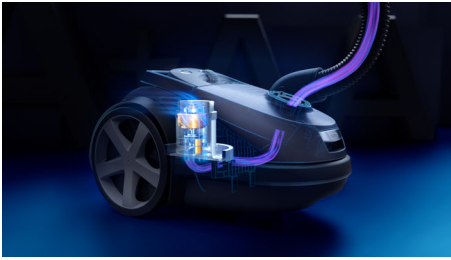

Vacuum cleaner with bag
A+AAA energy level Allergy filter, 66 dB for quiet vacuuming, 12m radius

FC8741/09

Highlights

A+AAA energy label

This vacuum cleaner is engineered for high performance with low energy consumption. The product is rated A+ on the EU energy label, and achieves class-A on all items in the label: carpet cleaning, hard floor cleaning and dust re-emission.