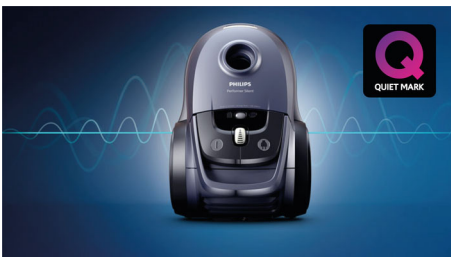

Silent vacuuming

This vacuum cleaner is engineered for low noise, so you can vacuum anytime without disturbing anyone else in your home. The product features optimized air channels,

buffers and a silent motor, so you can enjoy silent vacuuming. Certified by Quiet Mark.