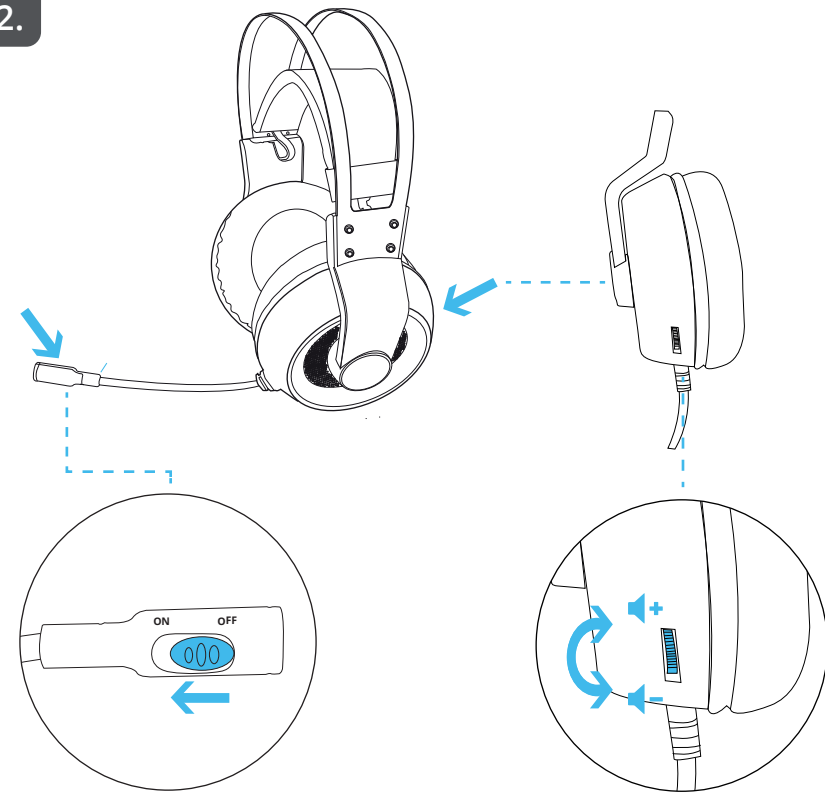

 Trust

GXT 4374 | Gaming Headset

www.trust.com/22808/faq

1.

2.

Laptop

PC

PS4

XBox One

* only 2015 model controller