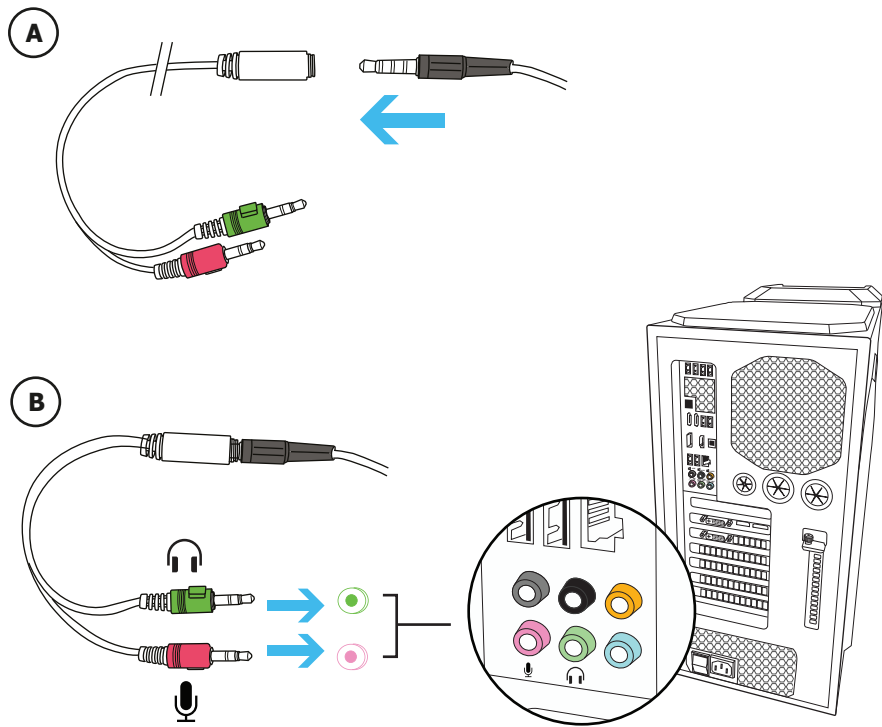

 Trust

GXT 4374 | Gaming Headset

www.trust.com/22808/faq

1.

2.

Laptop

PC

PS4

XBox One

* only 2015 model controller