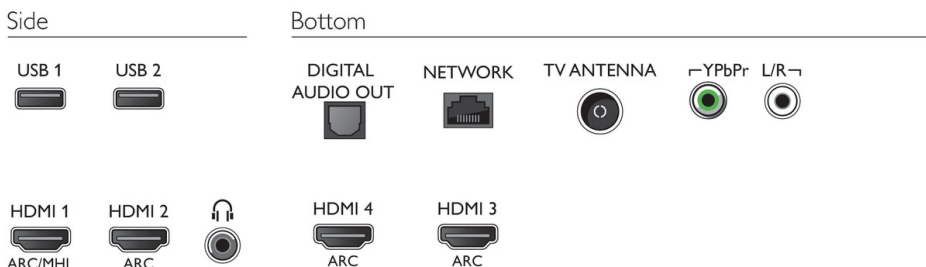

Multimedia Applications

- Video Playback Formats: Containers: AVI, MKV, H264/MPEG-4 AVC, MPEG-1, MPEG-2, MPEG-4, WMV9/VC1, VP9, HEVC (H.265)
- Subtitles Formats Support: .SRT, .SUB, .TXT, .SMI
- Music Playback Formats: AAC, MP3, WAV, WMA (v2 up to v9.2), WMA-PRO (v9 and v10)
- Picture Playback Formats: JPEG, BMP, GIF, PNG

Supported Display Resolution

- Computer inputs on all HDMI: up to 4K UHD 3840x2160 @60Hz
- Video inputs on all HDMI: up to 4K UHD 3840x2160 @60Hz

Tuner/Reception/Transmission

- HEVC support
- Digital TV: DVB-T/T2
- MPEG Support: MPEG2, MPEG4
- Video Playback: NTSC, PAL, SECAM
- TV Program guide*: 8 day Electronic Program Guide
- Signal strength indication

Power

- Mains power: AC 220 - 240 V 50/60Hz
- Ambient temperature: 5 °C to 35 °C
- Power Saving Features: Auto switch-off timer, Light sensor, Picture mute (for radio)

Dimensions

- Box dimensions (W x H x D): 1240 x 800 x 160 mm
- Set dimensions (W x H x D): 1128.4 x 663 x 78.1 mm

- Set dimensions with stand (W x H x D): 1128.4 x 717.6 x 266.3 mm
- VESA wall mount compatible: 200 x 200 mm
- Product weight: 12.8 kg
- Product weight (+stand): 13.6 kg
- Weight incl. Packaging: 18.2 kg

Accessories

- Included accessories: Remote Control, Quick start guide, Legal and safety brochure, Power cord, Mini-jack to L/R cable, Mini-jack to YPbPr cable, Table top stand, 2 x AA Batteries

Connections

Issue date 2018-10-26

Version: 14.1.1

12 NC: 8670 001 55645
EAN: 87 18863 01697 8

© 2018 Koninklijke Philips N.V.
All Rights reserved.

Specifications are subject to change without notice.
Trademarks are the property of Koninklijke Philips N.V.
or their respective owners.

www.philips.com

* EPG and actual visibility (up to 8 days) is country and operator dependent.
* Android App offerings vary per country. For more details please visit your local Google Play Store.
* Smart TV app offerings vary per TV model and country. For more details please visit: www.philips.com/smarttv.
* This television contains lead only in certain parts or components where no technology alternatives exist in accordance with existing exemption clauses under the RoHS Directive.
* Its functionality is subject to ChromeCast built-in apps and smart devices. For more details, please visit ChromeCast built-in product pages.