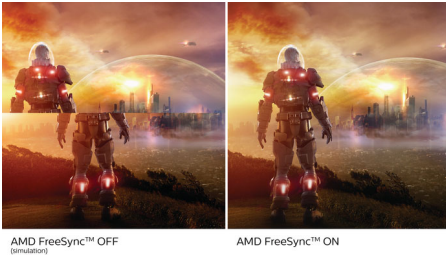

- VA display delivers awesome images with wide viewing angles
- Ultra Wide-Color wider range of colors for a vivid picture

Design to enhance the senses

- Curved display design for more immersive experience
- Narrow border display for a seamless appearance

Get comfortable

- Screen tilts to your ideal, individualized viewing angle
- LowBlue Mode for easy on-the-eyes productivity
- Less eye fatigue with Flicker-free technology

PHILIPS

Highlights

Ultra-smooth gaming