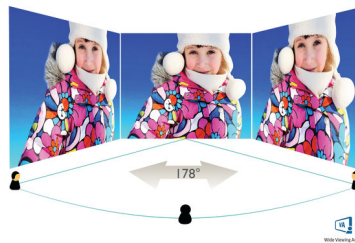

VA display

Philips VA LED display uses an advanced multi-domain vertical alignment technology which gives you super-high static contrast ratios for extra vivid and bright images. While standard office applications are handled with ease, it is especially suitable for photos, web-browsing, movies, gaming, and demanding graphical applications. It's optimized pixel management technology gives you 178/178 degree extra wide viewing angle, resulting in crisp images.