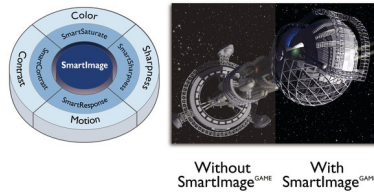

SmartImage Game mode

The new Philips gaming display has quick access OSD fine tuned for gamers, offering you multiple options. "FPS" mode (First person shooting) improves dark themes in games, allowing you to see hidden objects in dark areas. "Racing" mode adapts display with fastest response time, high color, along with image adjustments. "RTS" mode (Real time strategy) has a special SmartFrame mode which enables highlighting of specific area and allows for size and image adjustments. Gamer 1 and Gamer 2 enable you to save personal customized settings based on different games, ensuring best performance.