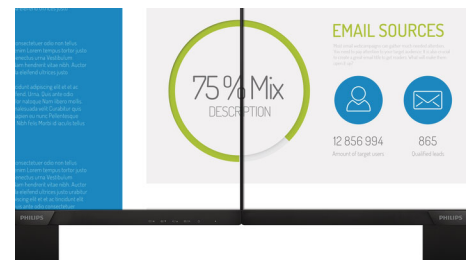

UltraNarrow Border

The new Philips displays feature ultra-narrow borders which allow for minimal distractions and maximum viewing size. Especially suited for multi-display or tiling setup like gaming, graphic design and professional applications, the ultra-narrow border display gives you the feeling of using one large display.