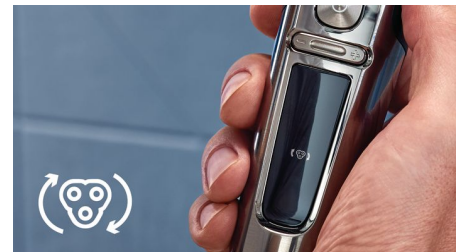

NanoTech precision blades

Get an extremely close shave with the Philips S9000 Prestige electric shaver. With NanoTech precision blades and their long-lasting sharpness, your hair will be cut with the highest levels of precision for refined results.

Excellent skin comfort system

Get a highly efficient shave, even on longer beards. This Philips shaver has wider, rounder openings that catch more hair per pass, and prevent you from having to repeatedly shave the same area.

Superb SkinComfort rings

The shaver S9000 Prestige features anti-friction SkinComfort rings, which result in superb and effortless gliding across your skin.

Replacement reminder

The latest Philips shavers have an inbuilt replacement reminder in the form of a shaving unit symbol. This symbol will light up and indicate when to replace the shaving heads.