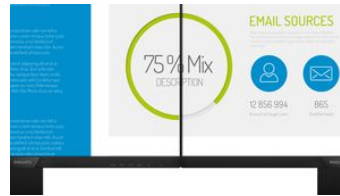

UltraNarrow Border

The new Philips displays feature ultra-narrow borders which allow for minimal distractions and maximum viewing size. Especially suited for multi-display or tiling setup like gaming, graphic design and professional applications, the ultra-narrow border display gives you the feeling of using one large display.