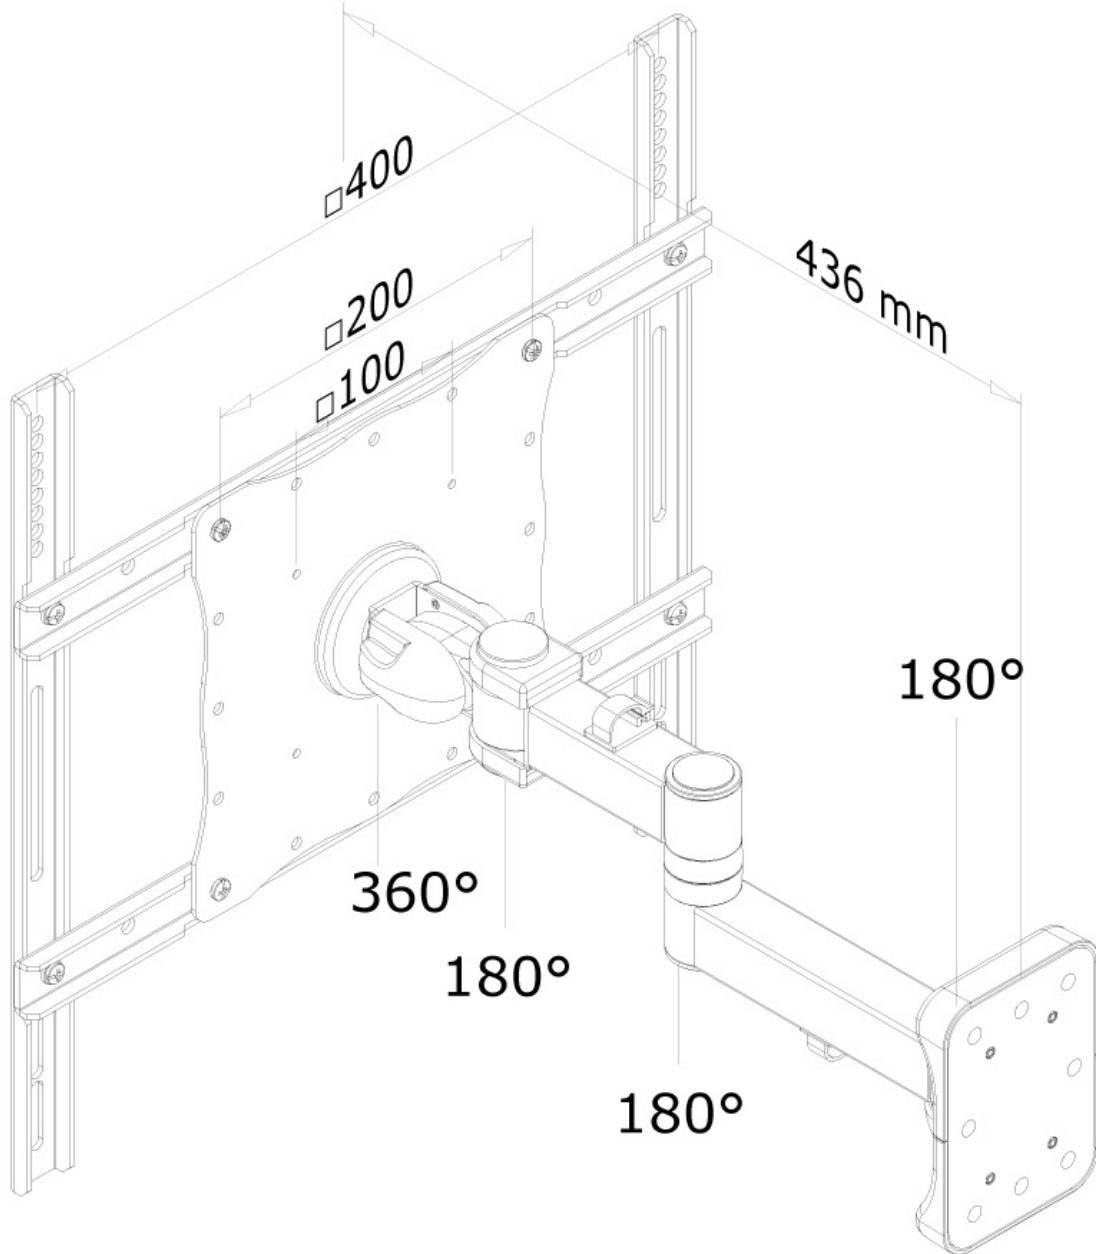

NEOMOUNTS FPMA-W960 MONITOR/TV MOUNT WALL 23-52" - FULL MOTION

Neomounts

Neomounts

Neomounts FPMA-W960 Full motion Monitor/TV mount wall - 23-52" - max 25 kg - VESA 100x100-400x400 - d 12-43 cm - black

The Neomounts wall mount, model FPMA-W960 is a tilt-, swivel and rotatable wall mount for flat screens up to 52" (132 cm). This mount is a great choice when you want the ultimate viewing flexibility with your flat screen. Effortless pull the display out from the wall, position it in almost any direction, turn it around corners and then smoothly return it to the wall when finished.

Neomounts' tilt (15°), rotate (360°) and swivel (180°) technology allows the mount to change to any viewing angle to fully benefit from the capabilities of the flat screen. The mount is easily depth adjustable from 12 to 43 centimetres. Cable management conceals and routes cables from mount to flat screen. Hide your cables to keep living room, bedroom or home cinema installation nice and tidy.

Neomounts FPMA-W960 has three pivot points and is suitable for screens up to 52" (132 cm). The weight capacity of this product is 25 kg each screen. The wall mount is suitable for screens that meet VESA hole pattern 100x100 to 400x400mm. Different hole patterns can be covered using Neomounts VESA adapter plates.

Neomounts

Measuring unit: mm