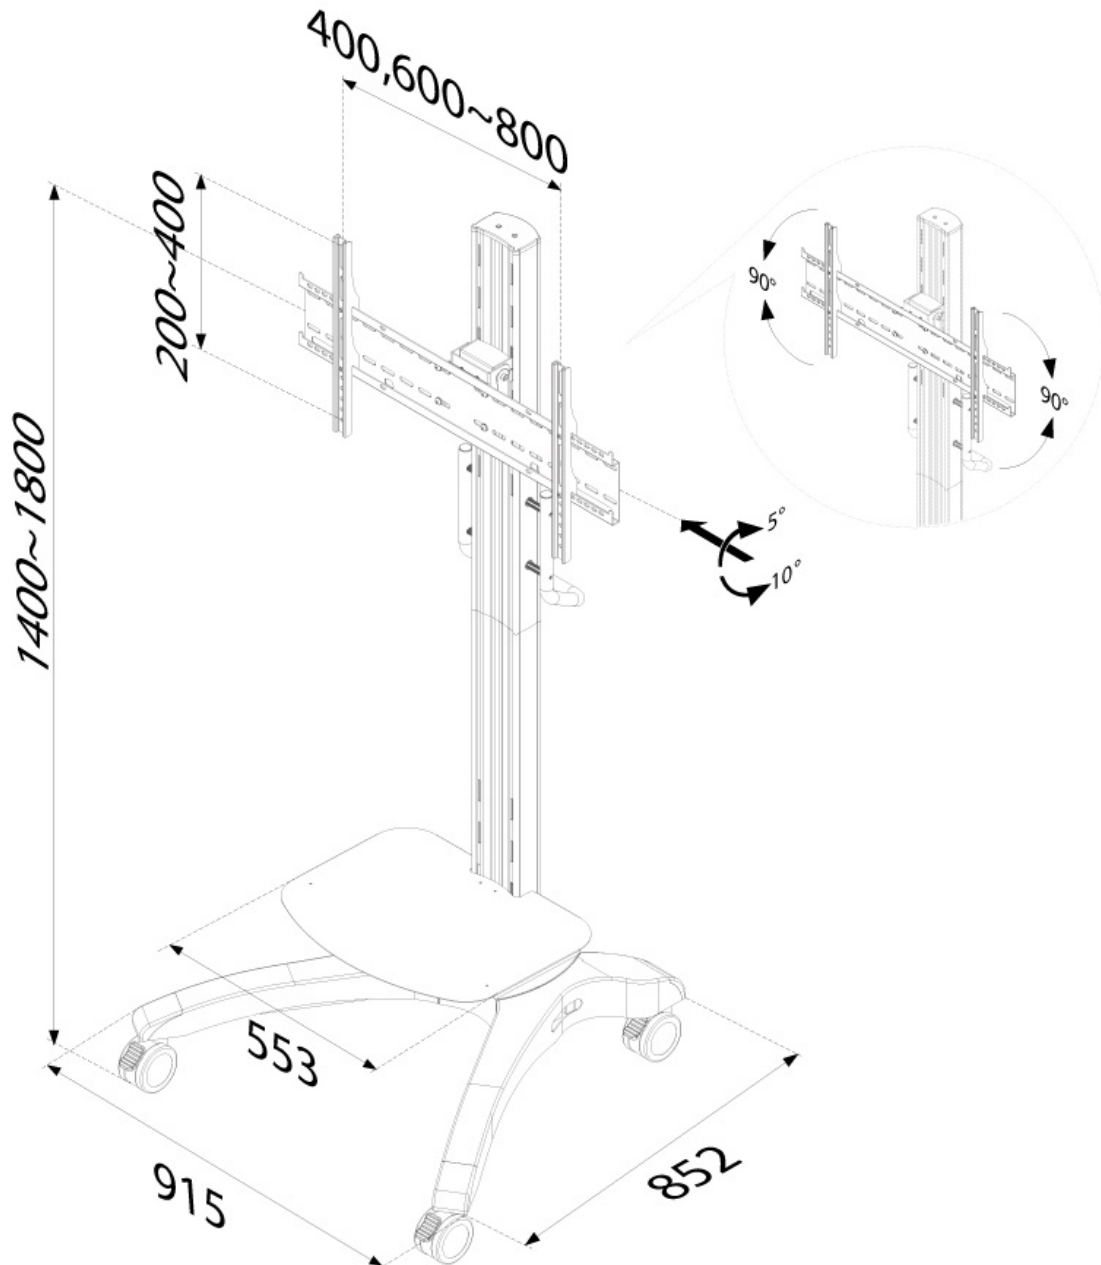

PLASMA-M2000

NEOMOUNTS FLOOR STAND

Neomounts

Measuring unit: mm