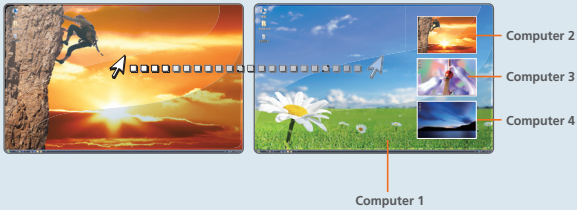

CM0264

2x4 DVI-HD Audio/Video Matrix KVM™ Switch

Control Two DVI Computers and Two HD Computers/Devices from One Dual Display Console

Patented cursor shift function in dual display mode

Cursor Shift Function – when you are using two displays, the mouse cursor can move back and forth across the displays, shifting the KVM focus.

Dual Display Console

Switch between four high-definition video sources on two displays (one DVI, one HD)

File Management

Intuitive GUI provides easy monitoring, file transfer, copy and paste and other innovative desktop control features

Picture-in-picture (PIP) 3n1 view mode

Allows you to monitor up to four computers simultaneously. Idea for desktop multimedia applications