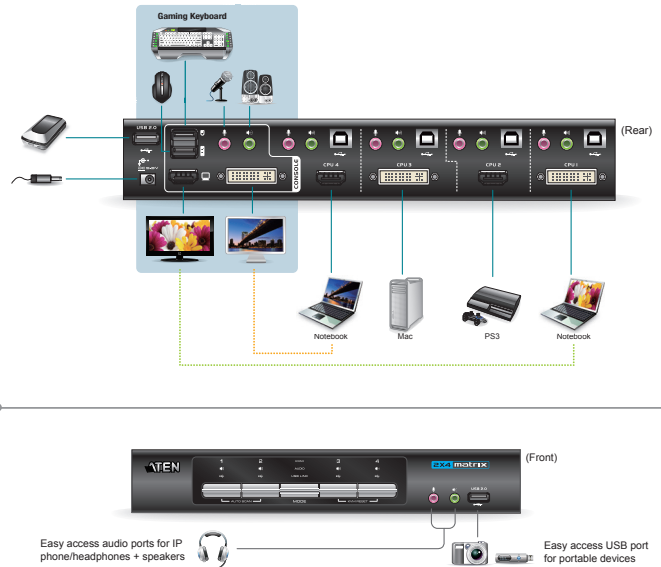

View and control 4 computers on either of 2 displays

Specification

Function		CM0264
Computer Connections		4
Port Selection		Front Panel Pushbuttons; Hotkeys; GUI
Console Ports	Keyboard	1 x USB Type A Female (Black; rear panel)
	Video 1	1 x DVI-I Female (White)
	Video 2	1 x HD Female (Black)
	Mouse	1 x USB Type A Female (Black; rear panel)
	Speaker	2 x Mini Stereo Jack Female (Green; 1 x front, 1 x rear)
	Mic.	2 x Mini Stereo Jack Female (Pink; 1 x front, 1 x rear)
Connectors	Keyboard/Mouse	4 x USB Type B Female (White)
	Video	2 x HD Female (Black) 2 x DVI-I Female (White)
	Speaker	4 x Mini Stereo Jack Female (Green)
	Mic.	4 x Mini Stereo Jack Female (Pink)
Power		1 x DC Jack
USB 2.0 Hub		2 x USB Type A Female (White; 1 x front panel; 1 x rear panel)
Switches	Selected	5 x Pushbutton
	KVM	5 (Orange/Green)
LEDs	Audio	5 (Green)
	USB	5 (Green)
Emulation / Mouse		USB
Video		1080p (HDMI) / 1920 x 1200 (DVI)
Scan Interval		1-99 secs. (Default: 5 secs)
Power Consumption		DC5.3V, 10W
Environment	Operating Temp.	0-50°C
	Storage Temp.	-20-60°C
Humidity		0-80% RH, Non-condensing
Housing		Metal
Weight		0.86 kg
Dimensions (L x W x H)		26.00 x 7.73 x 4.20 cm

* Product specifications and appearance are subject to change without notice.