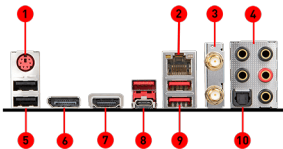

SPECIFICATION

Model Name	MPG Z390 GAMING EDGE AC
CPU Support	Supports 9 th / 8 th Gen Intel® Core™ / Pentium® Gold / Celeron® processors
CPU Socket	LGA 1151
Chipset	Intel® Z390 Chipset
Graphics Interface	3 x PCI-E 3.0 x16 slots Supports 2-way SLI / 3-way CrossFire
Display Interface	DisplayPort, HDMI – Requires Processor Graphics
Memory Support	4 DIMMs, Dual Channel DDR4-4400(OC)
Expansion Slots	3 x PCI-E x1 slots
Storage	2 x M.2 slots, support Intel® Optane™ Technology 6 x SATA 6Gb/s
USB Ports	3 x USB 3.1 (Gen2, A+C) + 6 x USB 3.1 (Gen1) + 6 x USB 2.0
LAN	Intel® I219-V Gigabit LAN
Wireless / BT	Intel® Wireless-AC 9462, Bluetooth 5.0
Audio	8-Channel (7.1) HD Audio with Audio Boost 4
Form Factor	ATX

CONNECTIONS

1. PS/2 Combo Port
2. LAN
3. Wireless / Bluetooth
4. HD Audio Connectors
5. USB 2.0
6. DisplayPort
7. HDMI
8. USB 3.1 Gen2 Type-A + C
9. USB 3.1 Gen1
10. Optical S/PDIF out

FEATURE

Extended Heatsink Design

MSI extended PWM and enhanced circuit design ensures even high-end processors to run in full speed.

Core Boost

With premium layout and fully digital power design to support more cores and provide better performance.

Audio Boost 4

Isolated audio with a high quality audio processor for the most immersive gaming experience.

Intel Turbo USB 3.1 Gen2

Powered by Intel, ensure an uninterrupted connection with more stability and fastest USB speeds.