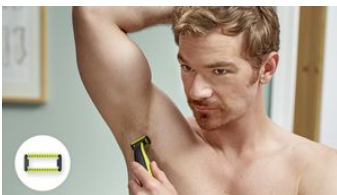

Unique OneBlade Technology

The Philips Norelco OneBlade has a revolutionary new technology designed for facial styling and body grooming. It can trim, edge and shave any length of hair. Its dual protection system – a glide coating combined with rounded tips – makes shaving easier and comfortable. Its shaving technology features a fast-moving cutter (200x per second) so it's efficient - even on longer hairs.

Trim it down

Trim your beard with one of the 4 stubble combs (1, 2, 3, and 5 mm) and your body with the body comb (3 mm) in any direction.

Edge it up

Create precise edges with the dual-sided blade. You can shave in either direction to get great visibility and see every hair that you're cutting. Line up your style in seconds!

Shave it off

OneBlade does not shave as close as a traditional blade - so your skin stays comfortable. Go against the grain and shave off any length of hair easily on your face or body. Includes two blades - one for face, and one for body.

Guard

Attach the skin guard for an extra layer of protection on sensitive areas.

Click-on body comb

Attach the body comb (3mm) for an easy trim in any direction.

4 click-on stubble combs

Attach one of the click-on combs to get the even stubble length you want.