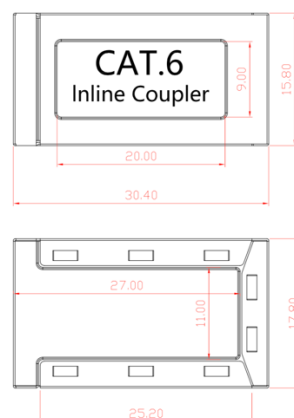

Cat.6 Shielded Modular Inline Coupler

121179

The equip[®] Inline Coupler features two RJ45 jacks, designed to bridge two RJ45 cables together. The connector is fully shielded and with gold flash contact to guarantee an error-free Cat.6 cabling system.

| Specification

Category	Cat.6
Material	Plated ABS Plastic
Shielding	Shielded
Gold Plated	Yes
Dimension	30.4x15.8x17.8mm

| Drawing:

| Ordering Information

PN	EAN	Color
121179	4015867206782	Silver

| Package Contents