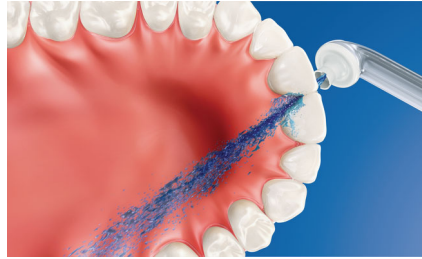

Micro-droplet technology

Our clinically-proven results are possible from our unique technology that combines air and mouthwash or water to powerfully yet gently clean between teeth and along the gumline.