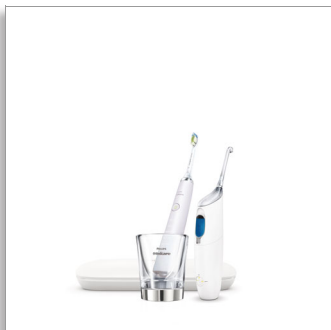

Philips Sonicare  
AirFloss Pro/Ultra -  
Interdental cleaner

w/DiamondClean toothbrush

1 nozzle  
1 brush head  
Travel case

HX8492/40

## Healthier gums in 2 weeks, guaranteed\*

Designed for inconsistent flossers

For those who don't floss consistently, AirFloss Pro/Ultra\*\*\*\* is the easiest way to effectively clean between teeth. AirFloss Pro/Ultra can be used with mouthwash or water and is clinically proven as effective as floss for gum health.\*\*