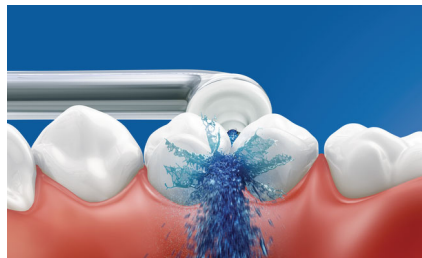

High performance nozzle

The new AirFloss Pro/Ultra high performance nozzle amplifies the power of our air and micro-droplet technology to be more effective and efficient than ever.