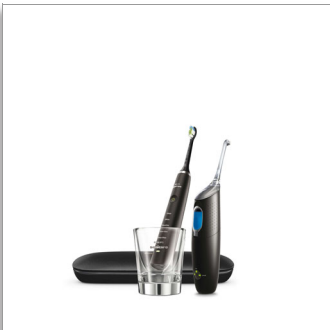

Philips Sonicare  
AirFloss Pro/Ultra -  
Interdental cleaner

w/DiamondClean toothbrush

1 nozzle  
1 brush head  
Travel case

HX8492/42

## Healthier gums in 2 weeks, guaranteed\*

Designed for inconsistent flossers

For those who don't floss consistently, AirFloss Pro/Ultra\*\*\*\* is the easiest way to effectively clean between teeth. AirFloss Pro/Ultra can be used with mouthwash or water and is clinically proven as effective as floss for gum health.\*\*

## Items included

- Charger: 1
- Travel case: Premium travel case
- Brush heads: 1 W DiamondClean
- Handle: 1 DiamondClean
- Charger base: 1
- AirFloss Pro/Ultra handle: 1
- AirFloss Pro/Ultra nozzle: 1