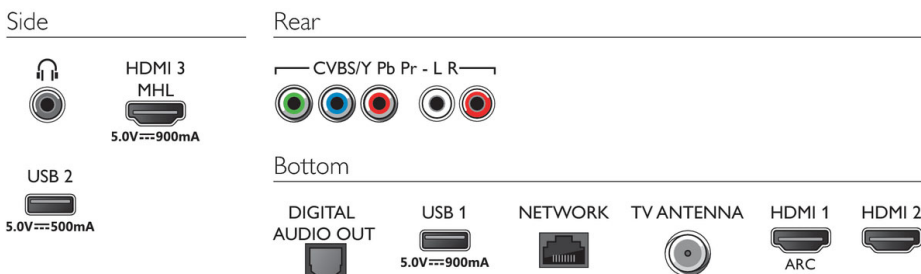

Tuner/Reception/Transmission

- Digital TV: ATSC

- MPEG Support: MPEG2, MPEG4
- Video Playback: NTSC, PAL
- TV Program guide*: 8 day Electronic Program Guide

Power

- Mains power: 220-240V 50/60Hz
- Ambient temperature: 5 °C to 35 °C
- Power Saving Features: Auto switch-off timer, Picture mute (for radio)

Dimensions

- Box dimensions (W x H x D): 1875 x 1124 x 265 mm
- Set dimensions (W x H x D): 1684 x 968.6 x 100.4 mm
- Set dimensions with stand (W x H x D): 1684 x 1042 x 125.42 mm
- Product weight: 35.4 kg
- Product weight (+stand): 36.8 kg
- Weight incl. Packaging: 63.7 kg
- VESA wall mount compatible: 400 x 400 mm

Accessories

- Included accessories: Remote Control, 2 x AAA Batteries, Power cord, Quick start guide, Legal and safety brochure, Table top stand

Smart TV Features

- Ease of Installation: Auto detect Philips devices, Device connection wizard, Network installation wizard, Settings assistant wizard
- Firmware upgradeable: Firmware auto upgrade wizard, Firmware upgradeable via USB, Online firmware upgrade
- Screen Format Adjustments: Basic - Fill Screen, Fit to Screen, Zoom, Stretch, Advance - Shift
- Philips TV Remote app*: Apps, Channels, Control, TV Guide
- Program: Pause TV
- SmartTV apps*: Online Video Stores, Open Internet Browser, Youtube
- User Interaction: MultiRoom Client, SimplyShare, Wi-Fi Miracast Certified*

Ambilight

- Ambilight Version: 3 sided

Connections

Issue date 2018-11-30

Version: 7.6.1

12 NC: 8670 001 55971
EAN: 87 18863 01728 9

© 2018 Koninklijke Philips N.V.
All Rights reserved.

Specifications are subject to change without notice.
Trademarks are the property of Koninklijke Philips N.V.
or their respective owners.

www.philips.com

* EPG and actual visibility (up to 8 days) is country and operator dependent.