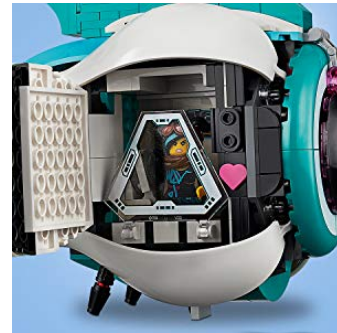

**Action-packed play set**  
 THE LEGO MOVIE 2 fans will love role-playing a space chase with Sweet Mayhem's Syster Starship!

**Construction toy for creative play**  
 There are endless stories to be created with this highly detailed Starship toy and popular characters from THE LEGO MOVIE 2.

**THE LEGO MOVIE 2 Sweet Mayhem's Syster Starship!**

**Imaginative play**  
 Includes stickers so kids can pretend to shoot them from the Starship.

**Built for battle**  
 Starship is armed with a disc shooter.

**Capture and escape**  
 Includes an opening prison cell.

**Enjoyable build, endless play**  
 Plenty of scope for imaginative, open-ended play as kids create their own thrilling space adventures.

**Includes 2 THE LEGO MOVIE 2 minifigures**  
 Emmet and Lucy minifigures, plus a Sweet Mayhem mini-doll figure and brick-built Heart and Star figures with weapons and accessories.