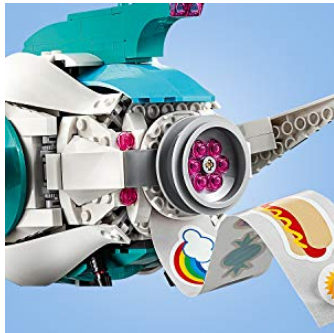

**Action-packed play set**  
 THE LEGO MOVIE 2 fans will love role-playing a space chase with Sweet Mayhem's Syster Starship!

**Construction toy for creative play**  
 There are endless stories to be created with this highly detailed Starship toy and popular characters from THE LEGO MOVIE 2.

**THE LEGO MOVIE 2 Sweet Mayhem's Syster Starship!**

**Imaginative play**  
 Includes stickers so kids can pretend to shoot them from the Starship.

**Built for battle**  
 Starship is armed with a disc shooter.

**Capture and escape**  
 Includes an opening prison cell.

**Enjoyable build, endless play**  
 Plenty of scope for imaginative, open-ended play as kids create their own thrilling space adventures.

**Includes 2 THE LEGO MOVIE 2 minifigures**  
 Emmet and Lucy minifigures, plus a Sweet Mayhem mini-doll figure and brick-built Heart and Star figures with weapons and accessories.