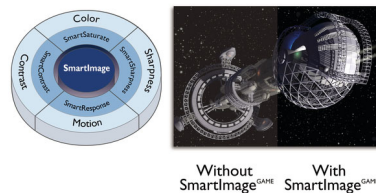

Ultra Wide-Color Technology

 Ultra Wide-Color

Ultra Wide-Color Technology delivers a wider spectrum of colors for a more brilliant picture. Ultra Wide-Color wider "color gamut" produces more natural-looking greens, vivid reds and deeper blues. Bring media entertainment, images, and even productivity more alive and vivid colors from Ultra Wide-Color Technology.

144Hz Gaming

You play intense, competitive gaming. You demand display with lag free, ultra-smooth images. This Philips display redraws the screen image up-to 144 times per second, effectively 2.4x faster than a standard display. A lower frame rate can make enemies appear to jump from spot to spot on the screen, making them difficult targets to hit. With 144Hz frame rate, you get those critical missing images on the screen which shows enemy movement in ultra-smooth motion so you can easily target them. With ultra-low input lag and no screen tearing, this Philips display is your perfect gaming partner

SmartImage Game mode

The new Philips gaming display has quick access OSD fine tuned for gamers, offering you multiple options. "FPS" mode (First person shooting) improves dark themes in games, allowing you to see hidden objects in dark areas. "Racing" mode adapts display with

fastest response time, high color, along with image adjustments. "RTS" mode (Real time strategy) has a special SmartFrame mode which enables highlighting of specific area and allows for size and image adjustments. Gamer 1 and Gamer 2 enable you to save personal customized settings based on different games, ensuring best performance.