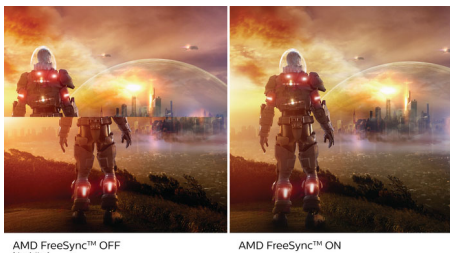

Ultra-smooth gaming

Gaming shouldn't be a choice between choppy gameplay or broken frames. With the new

Philips monitor it doesn't have to be. Get fluid, artifact-free performance at virtually any framerate with AMD FreeSync™ technology, smooth quick refresh and ultra-fast response time.