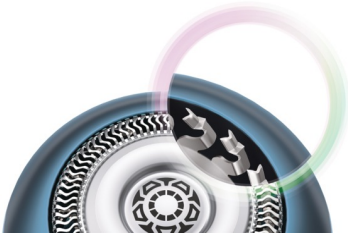

GentlePrecision Blades

Get a close shave even on sensitive skin with hardened high-precision blades. The blade edges are engineered to cut hair precisely, minimising tugging, pulling or repetitive passes, even on 3 day stubble.