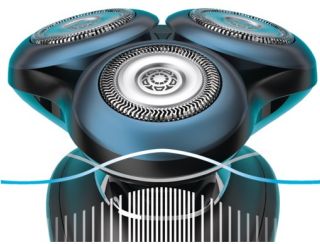

BeardAdapt Sensor

Shave off even dense beard areas efficiently. The shaver senses your beard density and automatically adjusts the power as needed.