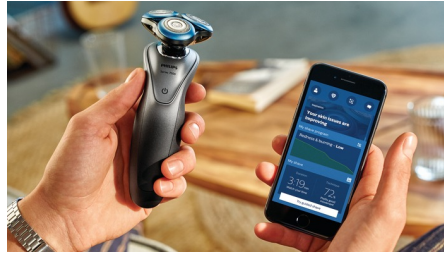

BeardAdapt Sensor

Shave off even dense beard areas efficiently. The shaver senses your beard density and automatically adjusts the power as needed.

Personal Shave Plan

Get adaptive advice to tackle your specific skin issues, whether redness, razor burn or ingrown hairs. The plan is co-developed with dermatologists and gives advice on your shaving routine and technique via the connected GroomTribe app. Shave by shave, the app tracks your progress and adjusts the advice for the best skin results.

Multi-Direction ContourDetect

Gently follow the contours of your face and neck with shaver heads that flex easily along every curve. Less pressure is needed to shave closely, so the stress on your skin is minimised.