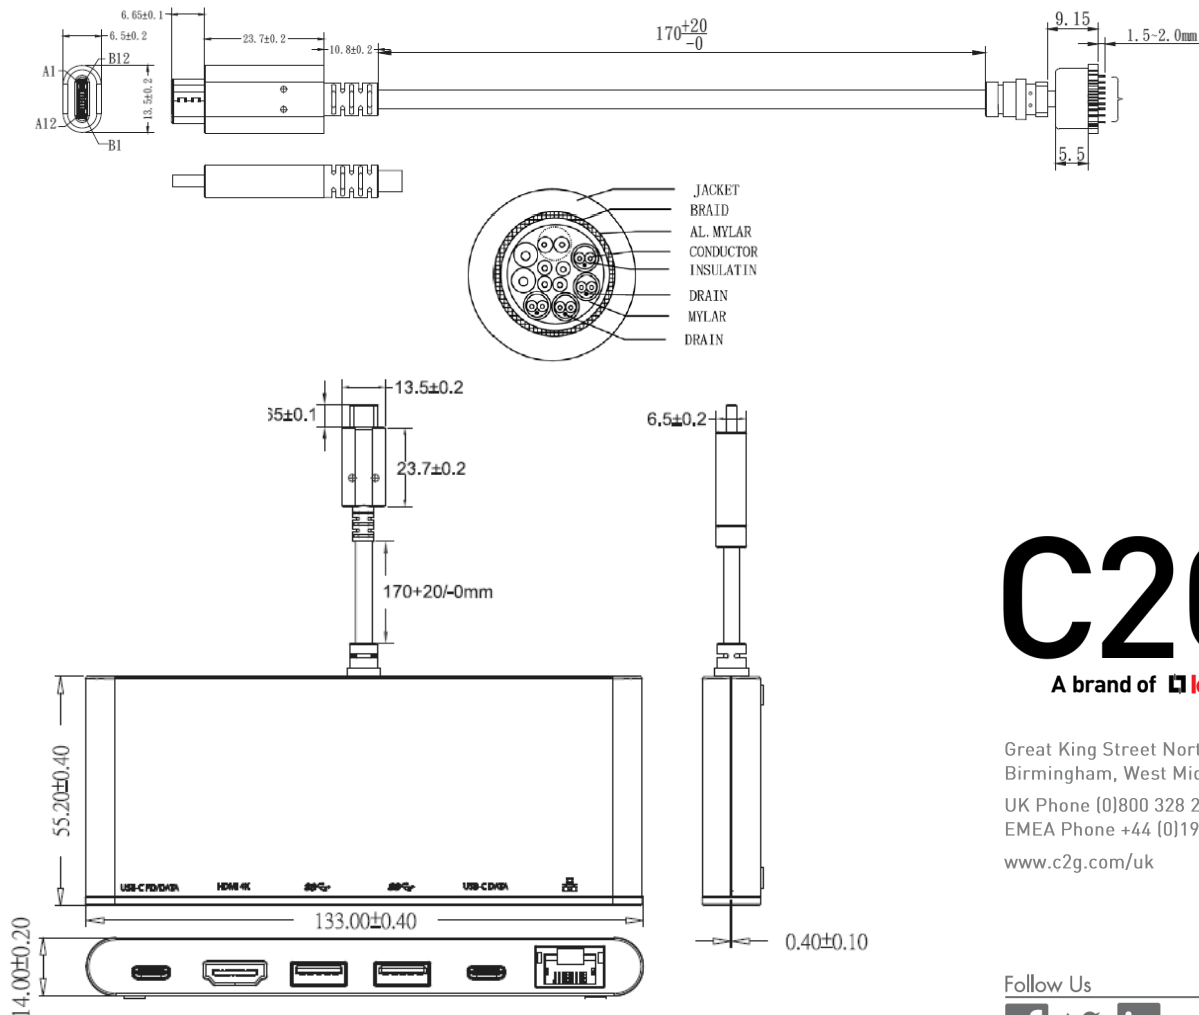

ITEM DESCRIPTION

88846 USB-C Docking Station with 4K HDMI®, Ethernet, USB and Power Delivery

C2G[®]
A brand of **legrand**[®]

DATA SHEET

SPECIFICATIONS:

USB-C Docking Station with 4K HDMI®, Ethernet, USB and Power Delivery

ELECTRICAL SPECIFICATIONS:

- Maximum Resolution: HDMI - 4K (3840 x 2160 at 30Hz)
- Connections:
 - USB 3.1 Gen 1 Type-C Male x 1: Sync
 - USB 3.1 Gen 1 Type-A Female x 2: Support 5V/0.9A
 - USB 3.1 Gen 1 Type-C Female x 1: Data only, Supports 5V/0.9A
 - USB 3.1 Gen 1 Type-C Female x 1: Data & Charging 60W
 - HDMI Female x 1: Supports HDMI 2.0, HDCP 1.4/2.2
 - RJ45 Female x 1: Supports 10/100/1000M
- Power Delivery:
 - 60W: 20V@3A
 - 45W: 15V@3A / 20V@2.25A / 12V@3.75A
 - 36W: 12V@3A
 - 27W: 9V@3A
 - 37.5W: 10V@3.75A

PHYSICAL SPECIFICATIONS:

- Operating Temperature: 0[D]C to 35[D]C
- Operating Humidity: 10% to 90% non-condensing
- Storage Temperature: -20[D]C to 70[D]C
- Housing: Plastic
- Approvals: CE Marked and Conforms to 2011/65/EU ROHS2
- Dimensions: 133 x 55.2 x 14mm
- Cable Jacket : PVC, Black / Shield: AL-Mylar Wrap, Braid-16/9/0.08TC, 85% coverage
- Cable Dimensions: 17cm