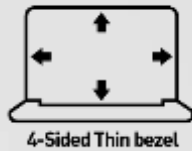

Designed with busy, mobile lifestyles in mind, the PS63 Modern offers an all-day battery for all your work and entertainment.

Elegance on the go, See more with less

Indulge in the stunning visual experience of the 5.6mm thin bezel laptop. The FHD-IPS Level display with an 86% screen-to-body gives you a great slim form factor without all the bulk.