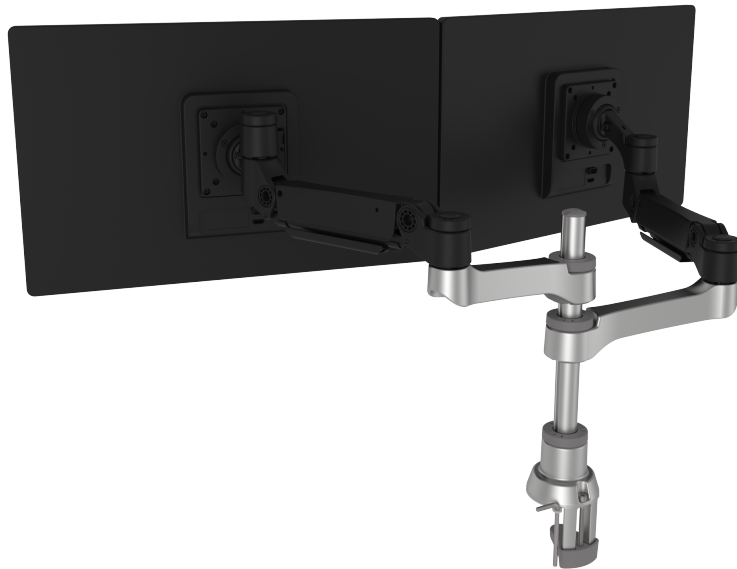

R-Go Caparo 4 Twin Monitor Arm, gas spring, 3-9 kg, dynamic, silver

Reference: RGOVLCA4TWSI
EAN: 8719274491064

For more info: www.r-go-tools.com

Modular and circular monitorarm for two monitors

The R-Go Caparo Twin Monitor Arm is the sustainable solution for working with two monitors. Both hinge arms make the monitors individual easily adjustable in depth and swivelled. You can adjust the monitors in height seperatly. Using the Dynamic Counterbalance Technology is a monitor with a weight till 6kg easily adjustable in height with one hand.

MODEL OG FUNKTION

Model:	Monitor Arm
Capaciteit (in kg):	3-9 kg (2x)
SkærmdiagonalIC-code:	≤ 26" (2x)
Bordmontering:	2-i-1: klemme (0-55 mm): Topkantklemme (standard), klemklemme (Ø 60, 80)
Andre valgmuligheder:	Har en intuitiv rotation-stop. Fanger og ruter kabler ude af syne. Installerer toolless og fungerer ubesværet

VESA: 75x75 mm og 100x100 mm

JUSTERING

Fjedertype: Gasfjeder

Justerbar i dybden: Ja

Højdejustering: Ja

Vip: 40°

Rotation: 360°

Drejning: 180°

GENERELT

Vægt (gram): 4577

Produktmateriale: Aluminium

Farve: Matte sølv

Serie: Caparo 4

LOGISTIEKE INFORMATIE

: 100 x 150 x 500

: 5027