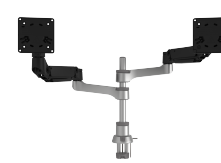

R-Go Caparo 4 Twin Monitor Arm, gas spring, 3-9 kg, dynamic, silver

Reference: RGOVLCA4TWSI
EAN: 8719274491064

For more info: www.r-go-tools.com

Modular and circular monitorarm for two monitors

The R-Go Caparo Twin Monitor Arm is the sustainable solution for working with two monitors. Both hinge arms make the monitors individual easily adjustable in depth and swivelled. You can adjust the monitors in height seperatly. Using the Dynamic Counterbalance Technology is a monitor with a weight till 6kg easily adjustable in height with one hand.

MODEL OG FUNKTION

Model:	Monitor Arm
Capaciteit (in kg):	3-9 kg (2x)
SkærmdiagonalIC-code:	≤ 26" (2x)
Bordmontering:	2-i-1: klemme (0-55 mm): Topkantklemme (standard), klemklemme (Ø 60, 80)
Andre valgmuligheder:	Har en intuitiv rotation-stop. Fanger og ruter kabler ude af syne. Installerer toolless og fungerer ubesværet

VESA: 75x75 mm og 100x100 mm

JUSTERING

Fjedertype: Gasfjeder

Justerbar i dybden: Ja

Højdejustering: Ja

Vip: 40°

Rotation: 360°

Drejning: 180°

GENERELT

Vægt (gram): 4577

Produktmateriale: Aluminium

Farve: Matte sølv

Serie: Caparo 4

LOGISTIEKE INFORMATIE

: 100 x 150 x 500

: 5027