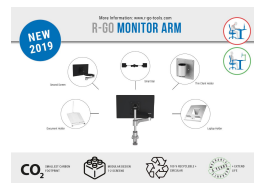

R-Go Caparo 4 Twin Monitor Arm, gas spring, 3-9 kg, dynamic, silver

Reference: RGOVLCA4TWSI
EAN: 8719274491064

For more info: www.r-go-tools.com

Modular and circular monitorarm for two monitors

The R-Go Caparo Twin Monitor Arm is the sustainable solution for working with two monitors. Both hinge arms make the monitors individual easily adjustable in depth and swivelled. You can adjust the monitors in height seperatly. Using the Dynamic Counterbalance Technology is a monitor with a weight till 6kg easily adjustable in height with one hand.

MODEL OG FUNKTION

Model:	Monitor Arm
Capaciteit (in kg):	3-9 kg (2x)
SkærmdiagonalIC-code:	≤ 26" (2x)
Bordmontering:	2-i-1: klemme (0-55 mm): Topkantklemme (standard), klemklemme (Ø 60, 80)
Andre valgmuligheder:	Har en intuitiv rotation-stop. Fanger og ruter kabler ude af syne. Installerer toolless og fungerer ubesværet

VESA: 75x75 mm og 100x100 mm

JUSTERING

Fjedertype: Gasfjeder

Justerbar i dybden: Ja

Højdejustering: Ja

Vip: 40°

Rotation: 360°

Drejning: 180°