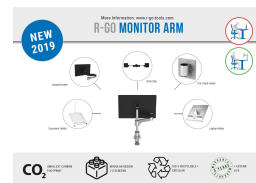

R-Go Zepher 4 Monitor Arm, adjustable, silver

Reference: RGOVLZE4SI
EAN: 8719274491088

For more info: www.r-go-tools.com

Modular and circular monitor arm with an unique functionality

The R-Go Zepher 4 Monitor Arm is a modular arm by which you can establish an ergonomic workplace. Using the hinge arm, the monitor can easily be swivelled and is easily adjustable in depth. Also you can adjust the monitor in height.

MODEL OG FUNKTION

Model:	Monitor Arm
Capaciteit (in kg):	0-8 kg
SkærmdiagonalIC-code:	≤ 26"
Bordmontering:	2-i-1: klemme (0-55 mm): Topkantklemme (standard), klemklemme (Ø 60, 80)
Andre valgmuligheder:	Har en intuitiv rotation-stop. Fanger og ruter kabler ude af syne. Installerer toolless og fungerer ubesværet