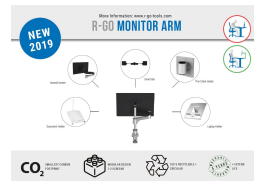

## R-Go Zepher 4 Extra Hinge arm, adjustable, silver

Reference: RGOVLZE4EASI  
EAN: 8719274491095

For more info: [www.r-go-tools.com](http://www.r-go-tools.com)

### Extra modular and circular hinge arm for a second monitor

Using this extra hinge arm you can easily make from a single R-Go Zepher 4 Monitor Arm a R-Go Zepher Twin Monitor Arm without any tools. The Twin is a sustainable solution for working with two monitors.

#### MODEL OG FUNKTION

Model:	Monitor Arm
Capaciteit (in kg):	3-9 kg
SkærmdiagonalIC-code:	≤ 26"
Andre valgmuligheder:	Har en intuitiv rotation-stop. Fanger og ruter kabler ude af syne. Installerer toolless og fungerer ubesværet
VESA:	75x75 mm og 100x100 mm